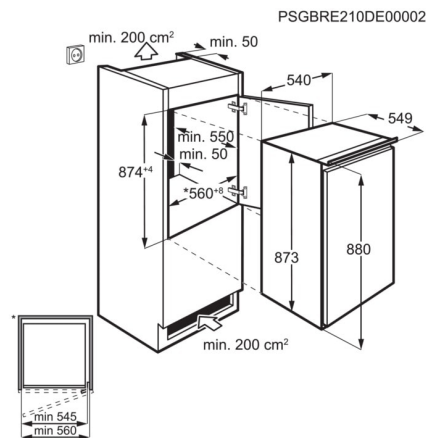

Specifikacije

Height total	873	Gross capacity star compartment	0
Width mm	548	Net capacity star compartment (l)	0
Depth mm	549	Star rating freezer comp.	None
Dimensions HxWxD in mm	873x548x549	ProductTitle	Electrolux 500 frižider visine 87.3 cm
BI dimensions HxWxD in mm	880x560x550	Lamps	LED Bulb
Installation	BI Slide Door	Equipment Ø compartment	No
Door hinges	Right & Reversible	Type of handle	None
Min. ambient temp, C	10	Product Partner Code	All Open
Cord length external	2.4		
Voltage	230-240		
Required fuse (A)	10		
Frequency	50		
Energy efficiency (2010/30/EC)	A++		
Energy cons. annual (l) (2010/30/EC)	96		
Freezing capacity (kg/24h) (2010/30/EC)	0		
Temperature rise time (h) (2010/30/EC)	0		
Climate Class (2010/30/EC)	SN-N-ST-T		
Noise level (dB(A) re 1 pW) (2010/30/EC)	36		
DK_RE_GrossNet_capacity	143/142		
Gross capacity chill zone	0		
Net capacity chill zone (l)	0		