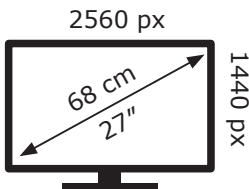

ENERG

LG Electronics

27QP88DP

26 kWh/1000h

ABCDEF**G**

37 kWh/1000h