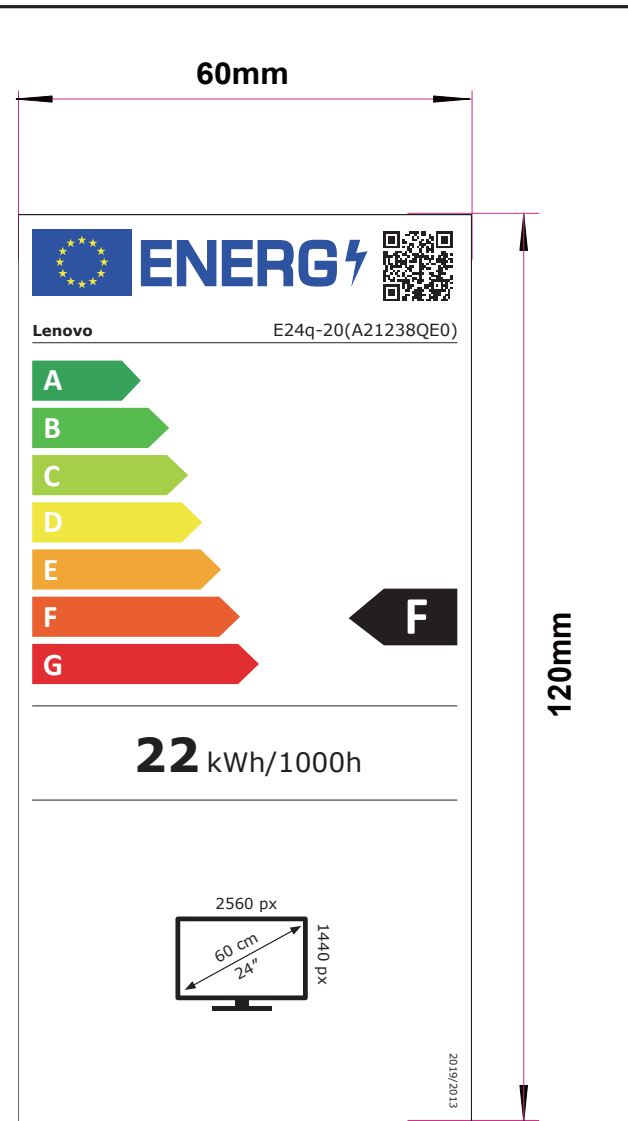

1) 根据 TPV 推行 RoHS 的有关规定, 所有的原材料及辅助材料必须符合 RoHS 的有关规定
1) According to the rule about RoHS of TPV, All raw material and assistant material should accord with the rule of RoHS

2) 所有原材料的规定物质: 如镉 (Cd) 汞 (Hg) 铅 (Pb) 六价铬 PBB's/PBDE's 及镉 (Cd)+汞 (Hg)+铅 (Pb)+六价铬 (针对随机出货的包装材料) 的具体含量依据最新版 RD EMS-01<<供应商环境管理物质管控标准>>的具体限值要求执行
2) All the stated substance of raw material: the actual content of Cd/Hg/Pb/Cr/PBB's/PBDE's and Cd+Hg+Pb+Cr (aim at the packing material with the product), should accord with the latest version of RD EMS-01 <<The controlled standard about environment substance for supplier>>.