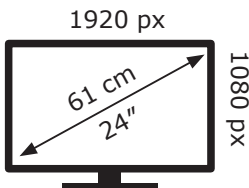

ENERG

IIYAMA CORPORATION

X2483HSU-B5

18 kWh/1000h