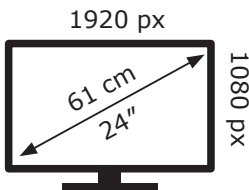

ENERG

IIYAMA CORPORATION

GB2470HSU-B5

19 kWh/1000h