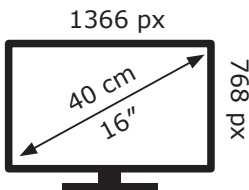

ENERG

ASUS

VT168HR

6 kWh/1000h