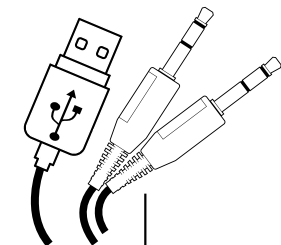

SPECYFIKACJA

- Dynamika głośników 98 dB
- Pasmo przenoszenia słuchawek 15 – 25 000 Hz
- Impedancja głośników 32 Ohm
- Czulość mikrofonu -38 dB
- Wtyk USB + 2x3,5 mm mini jack
- Długość kabla 2,0 m

BEZPIECZEŃSTWO

- Używać zgodnie z przeznaczeniem.
- Nieautoryzowane próby rozkręcenia urządzenia powodują utratę gwarancji oraz mogą spowodować uszkodzenie produktu.
- Upuszczenie, bądź uderzenie urządzenia może spowodować uszkodzenie urządzenia, podrapanie obudowy, bądź inną usterkę produktu.
- Nie używaj produktu w gorącym, zimnym, zakurczonym bądź zawilgoconym otoczeniu.
- Niewłaściwe użytkowanie urządzenia może je zniszczyć.

GLÓWNE CECHY

- Wysokiej jakości głośniki słuchawek
- Regulacja głośności na przewodzie
- Podświetlenie LED

INSTALACJA

- Podłącz urządzenie do portu mini jack w komputerze
- System automatycznie wykryje urządzenie