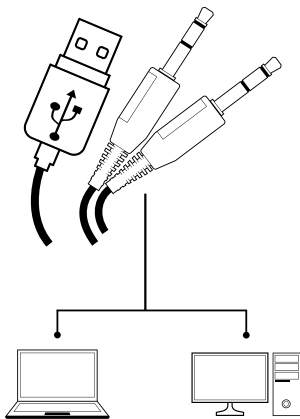

QUICK INSTALLATION GUIDE

SPECIFICATION

- Sound pressure level 98 dB
- Headphones frequency response 15 – 25 000 Hz
- Impedance 32 Ohm
- Microphone sensitivity -38 dB
- Connector USB + 2x3,5 mm mini jack
- Cable length 2,0 m