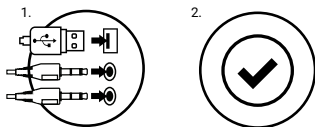

WARRANTY

- 2 years limited manufacturer warranty

REQUIREMENTS

- PC or PC compatible device with a mini jack port
- Windows® XP/Vista/7/8/10

GENERAL

- The safe product, conforming to the EU requirements.
- The product is made in accordance with RoHS European standard.
- The WEEE symbol (the crossed-out wheeled bin) using indicates that this product in not home waste. Appropriate waste management aids in avoiding consequences which are harmful for people and environment and result from dangerous materials used in the device, as well as improper storage and processing. Segregated household waste collection aids recycle materials and components of which the device was made. In order to get detailed information about recycling this product please contact your retailer or a local authority.