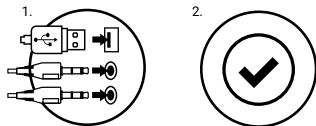

WARRANTY

- 2 years limited manufacturer warranty

REQUIREMENTS

- PC or PC compatible device with a mini jack port
- Windows® XP/Vista/7/8/10

GENERAL

- The safe product, conforming to the EU requirements.
- The product is made in accordance with RoHS European standard.
- The WEEE symbol (the crossed-out wheeled bin) using indicates that this product in not home waste. Appropriate waste management aids in avoiding consequences which are harmful for people and environment and result from dangerous materials used in the device, as well as improper storage and processing. Segregated household waste collection aids recycle materials and components of which the device was made. In order to get detailed information about recycling this product please contact your retailer or a local authority.