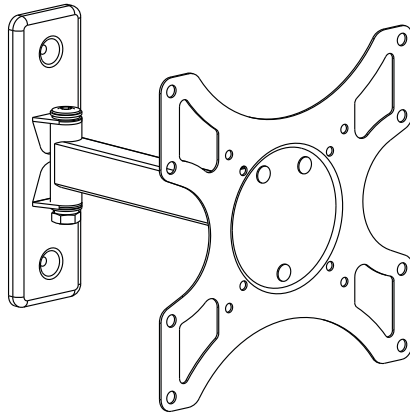

Uputstvo za montažu i instalaciju (EN)

Zidni nosač za TV S BOX LCD-2901

Tehnoteka je online destinacija za upoređivanje cena i karakteristika bele tehnike, potrošačke elektronike i IT uređaja kod trgovinskih lanaca i internet prodavnica u Srbiji. Naša stranica vam omogućava da istražite najnovije informacije, detaljne karakteristike i konkurentne cene proizvoda.

Posetite nas i uživajte u ekskluzivnom iskustvu pametne kupovine klikom na link:

<https://tehnoteka.rs/p/zidni-nosac-za-tv-s-box-lcd-2901-akcija-cena/>

Installation Instruction

UNPACKING INSTRUCTIONS

- Carefully open the carton, remove contents and lay out on cardboard or other protective surface to avoid damage.
- Check package contents against the Supplied Parts List in the next page to assure that all components were received undamaged. Do not use damaged or defective parts.
- Carefully read all instructions before attempting installation.

Supplied Parts List

(1)Wall Plate-a

(1)VESA 200 Plate-b

(4)M4x12 Bolt-c

(4)M4x30 Bolt-d

(4)M6x12 Bolt-e

(4)M6x35 Bolt-f

(8)M4 Washer-g

Brick Mount

Wood Mount

Step 2 Mounting the VESA 200 Plate to a TV

For Flat Back TV

For Curved Back TV

Step 3 Attaching TV to Wall Plate

Step 4 Levelling Mount

You can re-level the mount after the mount has been installed on the wall. Leveling is achieved by rotating the front plate the TV sits on, just hold the TV and do the adjustment.