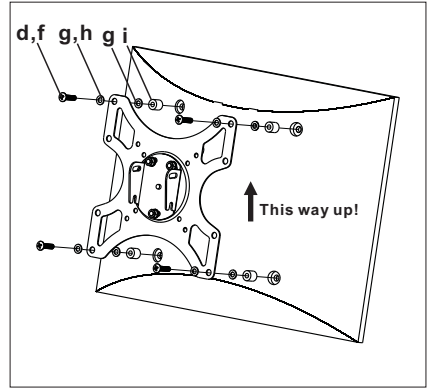

Brick Mount

Wood Mount

Step 2 Mounting the VESA 200 Plate to a TV

For Flat Back TV

For Curved Back TV

Step 3 Attaching TV to Wall Plate

Step 4 Levelling Mount

You can re-level the mount after the mount has been installed on the wall. Leveling is achieved by rotating the front plate the TV sits on, just hold the TV and do the adjustment.