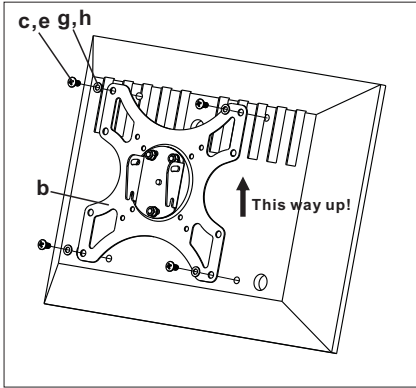

This TV mount must be securely attached to the vertical wall. If the mount is not properly installed it may fall, resulting in possible injury and/or damage.

Tools Required

- 3.8mm Drill Bit
- Phillips Screwdriver

- 8mm Masonry Bit
- Carpenter's Level

Note: The mounting components and hardware supplied in this package are not designed for installations to walls with steel studs or to cinder block walls. If the hardware you need for your installation is not included, please consult your local hardware store for proper mounting hardware for the application.

Brick Mount

Wood Mount

Step 2 Mounting the VESA 200 Plate to a TV

For Flat Back TV

For Curved Back TV

Step 3 Attaching TV to Wall Plate

Step 4 Levelling Mount

You can re-level the mount after the mount has been installed on the wall. Leveling is achieved by rotating the front plate the TV sits on, just hold the TV and do the adjustment.