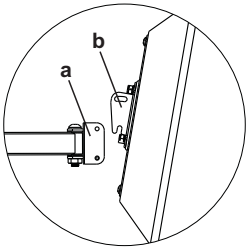

- 8mm Masonry Bit
- Carpenter's Level

Note: The mounting components and hardware supplied in this package are not designed for installations to walls with steel studs or to cinder block walls. If the hardware you need for your installation is not included, please consult your local hardware store for proper mounting hardware for the application.

Brick Mount

Wood Mount

Step 2 Mounting the VESA 200 Plate to a TV

For Flat Back TV

For Curved Back TV

Step 3 Attaching TV to Wall Plate

Step 4 Levelling Mount

You can re-level the mount after the mount has been installed on the wall. Leveling is achieved by rotating the front plate the TV sits on, just hold the TV and do the adjustment.