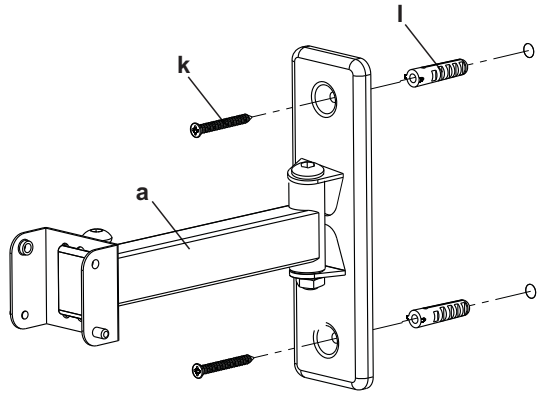

Brick Mount