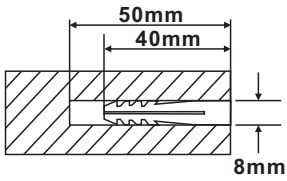

Brick Mount