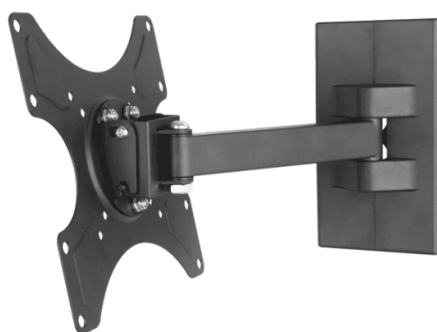

Uputstvo za montažu i instalaciju (EN)

Zidni nosač za TV S BOX LCD-2901

Tehnoteka je online destinacija za upoređivanje cena i karakteristika bele tehnike, potrošačke elektronike i IT uređaja kod trgovinskih lanaca i internet prodavnica u Srbiji. Naša stranica vam omogućava da istražite najnovije informacije, detaljne karakteristike i konkurentne cene proizvoda.

Posetite nas i uživajte u ekskluzivnom iskustvu pametne kupovine klikom na link:

<https://tehnoteka.rs/p/zidni-nosac-za-tv-s-box-lcd-2901-akcija-cena/>

Installation Instruction

UNPACKING INSTRUCTIONS

- Carefully open the carton, remove contents and lay out on cardboard or other protective surface to avoid damage.
- Check package contents against the Supplied Parts List in the next page to assure that all components were received undamaged. Do not use damaged or defective parts.
- Carefully read all instructions before attempting installation.

Brick Mount

Wood Mount

Step 2 Mounting the VESA 200 Plate to a TV

For Flat Back TV

For Curved Back TV

Step 3 Attaching TV to Wall Plate

Step 4 Levelling Mount

You can re-level the mount after the mount has been installed on the wall. Leveling is achieved by rotating the front plate the TV sits on, just hold the TV and do the adjustment.