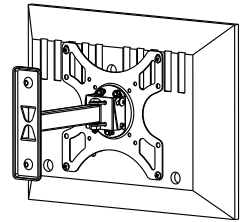

- 8mm Masonry Bit
- Carpenter's Level

Note: The mounting components and hardware supplied in this package are not designed for installations to walls with steel studs or to cinder block walls. If the hardware you need for your installation is not included, please consult your local hardware store for proper mounting hardware for the application.

Brick Mount

Wood Mount

Step 2 Mounting the VESA 200 Plate to a TV

For Flat Back TV

For Curved Back TV

Step 3 Attaching TV to Wall Plate

Step 4 Levelling Mount

You can re-level the mount after the mount has been installed on the wall. Leveling is achieved by rotating the front plate the TV sits on, just hold the TV and do the adjustment.