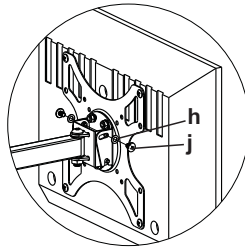

- 8mm Masonry Bit
- Carpenter's Level

Note: The mounting components and hardware supplied in this package are not designed for installations to walls with steel studs or to cinder block walls. If the hardware you need for your installation is not included, please consult your local hardware store for proper mounting hardware for the application.

Brick Mount

Wood Mount

Step 2 Mounting the VESA 200 Plate to a TV

For Flat Back TV

For Curved Back TV

Step 3 Attaching TV to Wall Plate

Step 4 Levelling Mount

You can re-level the mount after the mount has been installed on the wall. Leveling is achieved by rotating the front plate the TV sits on, just hold the TV and do the adjustment.