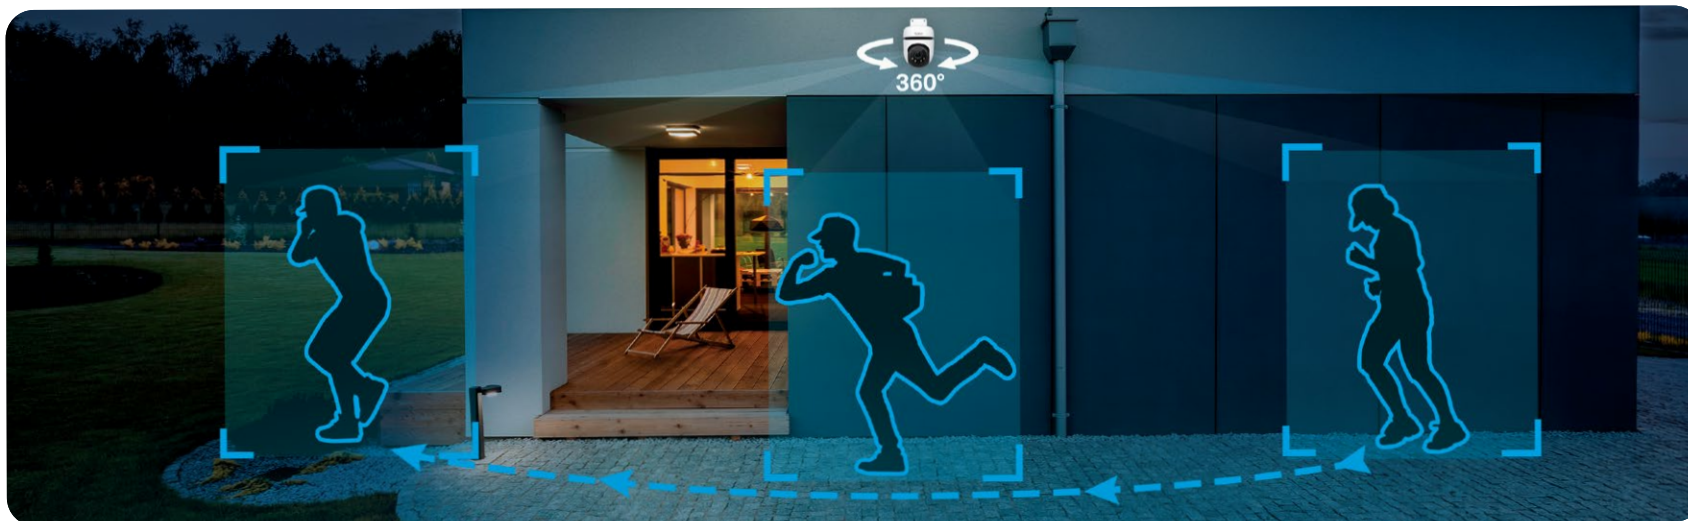

# Outdoor Pan/Tilt Security Wi-Fi Camera

Model: Tapo C510W

Smart. Secure. Easy.

 2K Resolution Live View

 360° Visual Coverage

 Smart Person Detection

 Local microSD Storage

### 360° Visual Coverage and Motion Tracking

Provides panoramic views and enables you to keep an eye on more vital areas. Tapo C510W will also track and follow a subject smartly to keep it within the camera's field of view.