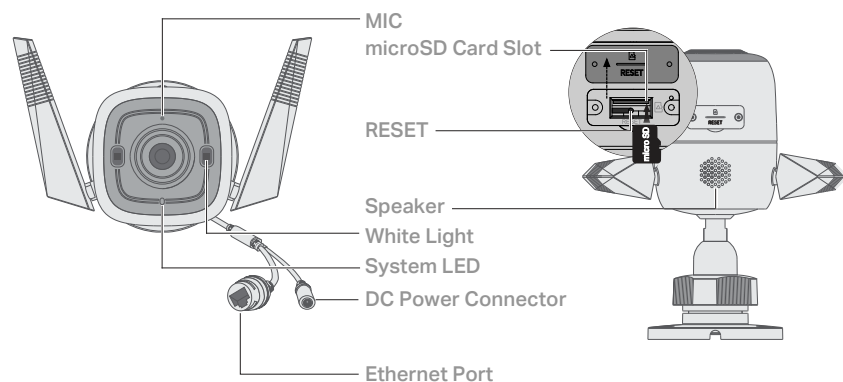

// Specifications

Hardware

- Button: RESET button
- Indicator LED: System LED
- Adapter Input: 100-240V. 50/60Hz, 0.3A
- Adapter Output: 9.0V/0.6A
- External Storage: microSD card slot (Supports up to 512 GB)[†]
- Dimensions (W x D x H): 5.85 x 5.43 x 3.56 in. (148.7 x 137.9 x 90.4 mm)

[†]microSD card needs to be purchased separately.

Others

- Certification: CE, FCC, RoHS, RCM
- Package Contents:
  - Tapo C325WB Camera
  - DC Power Adapter
  - Mounting Anchors
  - Mounting Screws
  - Mounting Template
  - Waterproof Seal
  - Waterproof Cable Attachments
  - Quick Start Guide
- Operating Temperature: -20 °C ~45 °C (-4 °F ~113 °F)
- Storage Temperature: -40 °C ~60 °C (-40 °F ~140 °F)
- Operating Humidity: 10%~90%RH, Non-condensing
- Storage Humidity: 5%~90%RH, Non-condensing

Specifications are subject to change without notice. All brands and product names are trademarks or registered trademarks of their respective holders.
Copyright ©2023 TP-Link Corporation Limited. All rights reserved.