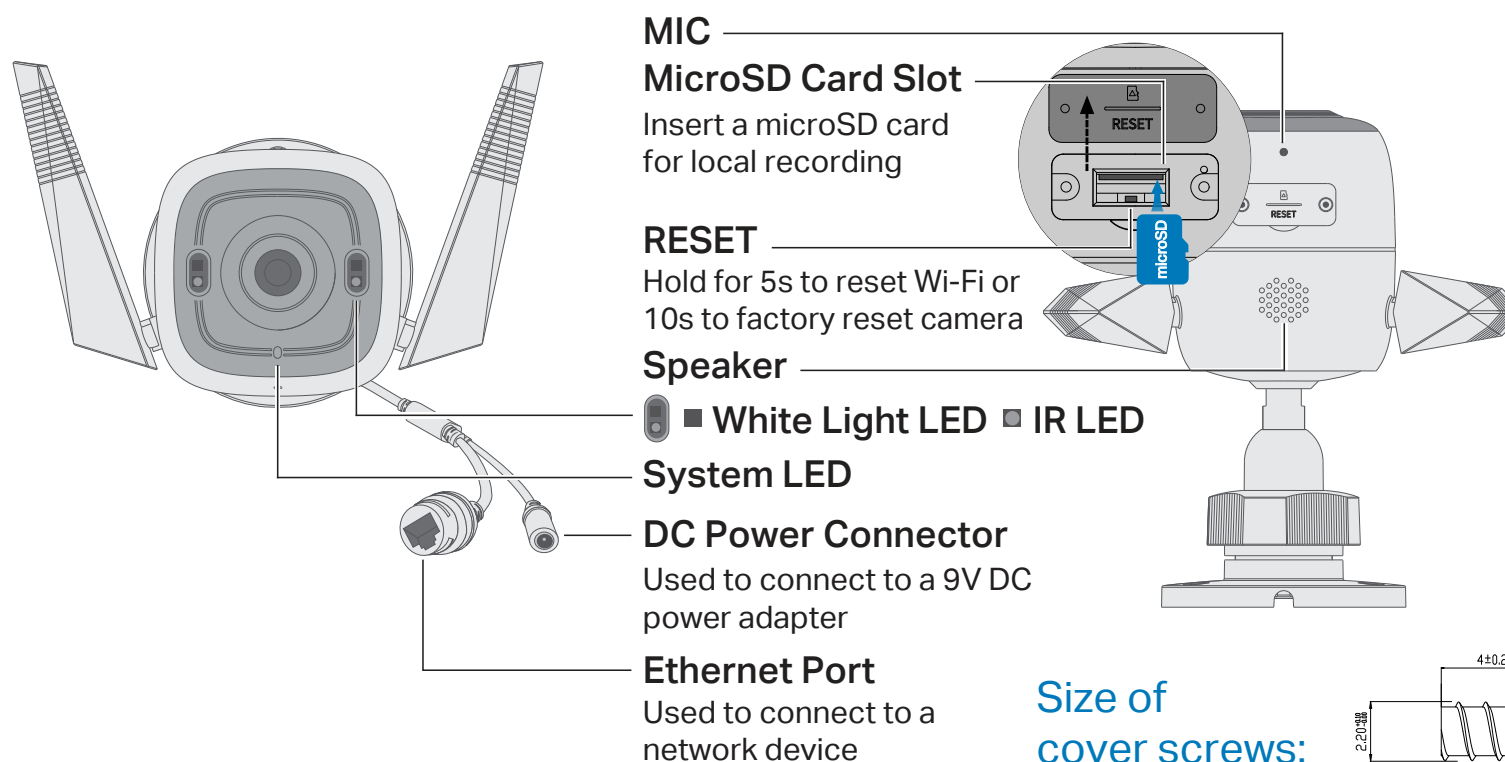

// Appearance

Front Panel

Bottom Panel

For more information, please visit <https://www.tapo.com/>

All brands and product names are trademarks or registered trademarks of their respective holders. Specifications are subject to change without notice.

©2023 TP-Link