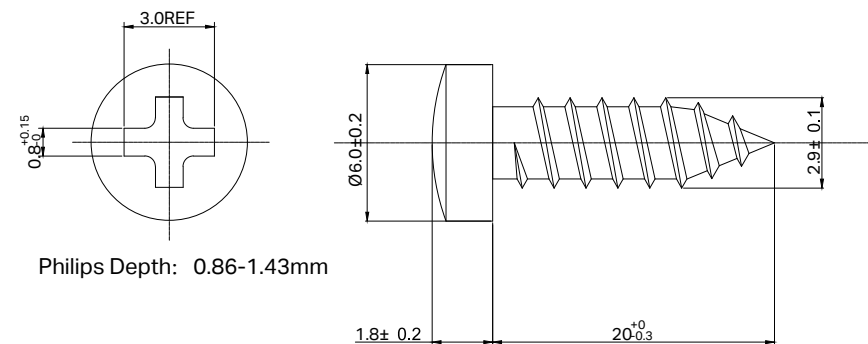

// Specifications

Hardware

- Port: Ethernet through RJ45 Port
- Button: RESET button
- LED: System LED
- Adapter Input: 100-240 V, 50/60 Hz, 0.3 A
- Adapter Output: 9.0 V, 0.6 A (DC Power)
- Typical Power Consumption: 5 W
- Maximum Power Consumption: 5.4 W
- External Storage: microSD card slot (Supports up to 512GB)
- Dimensions (W x D x H): 5.6*4.1*2.5 in. (142.3*103.4*64.3 mm)
- Weatherproof Rating: IP66
- Power Cord Length: 3 m

Others

- Certification: CE, RCM, RoHS, NCC, BSMI

Package Contents:

Tapo C320WS Camera × 1	Mounting Template × 1
Power Adapter × 1	Waterproof Cable Attachments × 1
Waterproof Seal × 1	Quick Start Guide
Mounting Anchors × 3	
Mounting Screws × 3	

- Operating Temperature: -20 °C ~ 45 °C (-4°F ~ 113°F)
- Operating Humidity: 10%~90%RH, Non-condensing