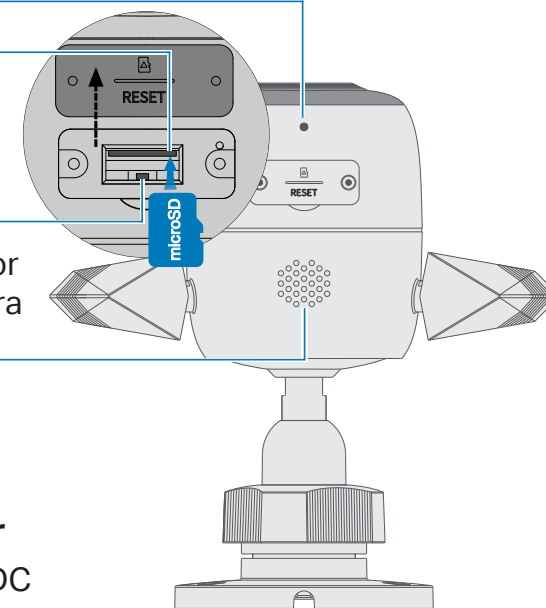

Bottom Panel

MIC

microSD Card Slot

Insert a microSD card for local recording

RESET

Hold for 5s to reset Wi-Fi or 10s to factory reset camera

Speaker

IR LED

System LED

DC Power Connector

Used to connect to a 9V DC power adapter

Ethernet Port

Used to connect to a network device