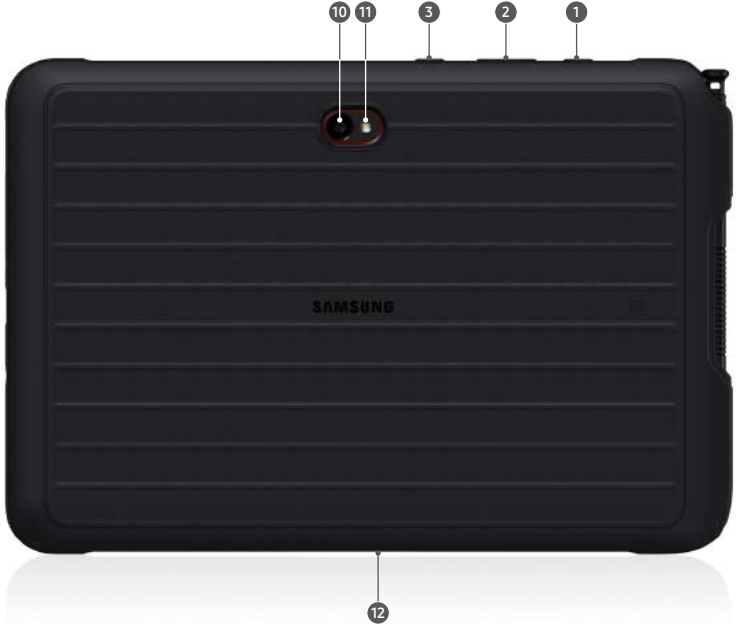

Back with Case