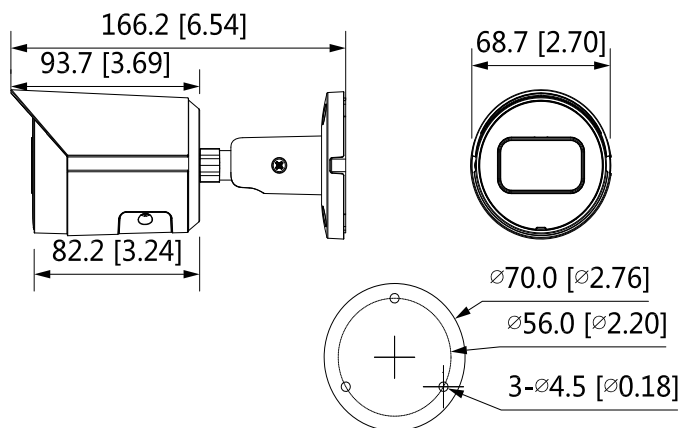

Structure

Casing	Metal
Dimensions	166.2 mm × Φ70 mm (6.54" × Φ2.76")
Net Weight	0.48 kg (1.1 lb)
Gross Weight	0.57 kg (1.3 lb)

Ordering Information

Type	Part Number	Description
5MP Camera	DH-IPC-HFW2531SP-S-S2	5MP Lite IR Fixed-focal Bullet Network Camera,PAL
	DH-IPC-HFW2531SN-S-S2	5MP Lite IR Fixed-focal Bullet Network Camera,NTSC
Accessories (optional)	PFA134	Junction Box
	PFA152-E	Pole Mount
	PFM321D	DC12V1A Power Adapter
	LR1002-1ET/1EC	Single-port Long Reach Ethernet over Coax Extender
	PFM900-E	Integrated Mount Tester
	PFM114	TLC SD Card

Dimensions (mm[inch])

Accessories

Optional:

PFA134 Junction Box

PFA152-E Pole Mount

PFM321D DC12V1A Power Adapter

LR1002-1ET/1EC Single-port Long Reach Ethernet over Coax Extender

PFM900-E Integrated Mount Tester