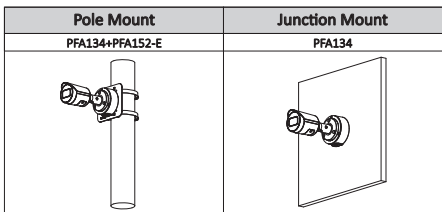

Structure

Casing	Metal
Dimensions	166.2 mm × Φ70 mm (6.54" × Φ2.76")
Net Weight	0.48 kg (1.1 lb)
Gross Weight	0.57 kg (1.3 lb)

Ordering Information

Type	Part Number	Description
5MP Camera	DH-IPC-HFW2531SP-S-S2	5MP Lite IR Fixed-focal Bullet Network Camera,PAL
	DH-IPC-HFW2531SN-S-S2	5MP Lite IR Fixed-focal Bullet Network Camera,NTSC
Accessories (optional)	PFA134	Junction Box
	PFA152-E	Pole Mount
	PFM321D	DC12V1A Power Adapter
	LR1002-1ET/1EC	Single-port Long Reach Ethernet over Coax Extender
	PFM900-E	Integrated Mount Tester
	PFM114	TLC SD Card