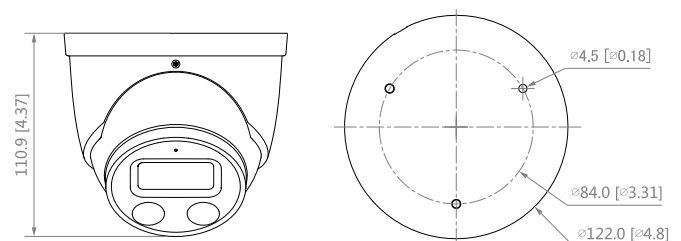

Dimensions (mm[inch])