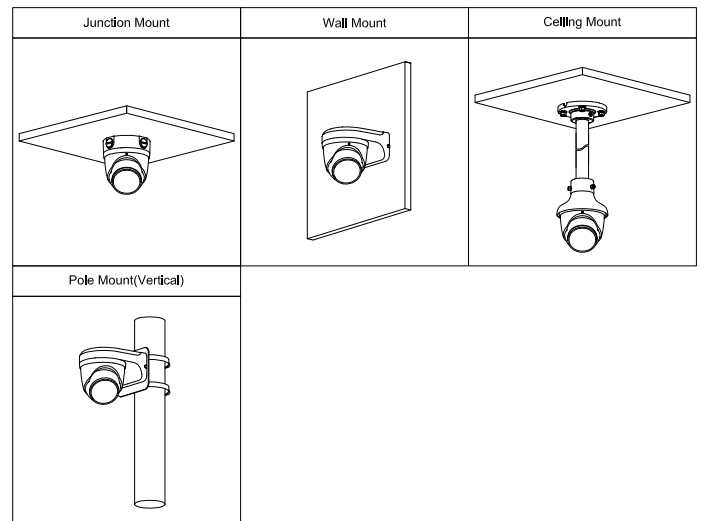

Power

Power Supply	12V DC/PoE (802.3af)
Power Consumption	Basic power consumption: 1.9W (12V DC); 2.55W (PoE) Max. power consumption (WDR + H.265 + red and blue lights flashing alternately + warm light + sound alarm): 6.1W (12V DC); 7.35W (PoE)

Environment

Operating Conditions	-40°C to +60°C (-40°F to +140°F)/Less than 95% RH
Storage Conditions	-40°C to +60°C (-40°F to +140°F)
Protection Grade	IP67

Structure

Casing	Metal
Dimensions	Φ122.0 mm × 110.9 mm (Φ4.8" × 4.4")
Net Weight	754 g (1.7 lb)
Gross Weight	915 g (2.0 lb)

Ordering Information

Type	Model	Description
2MP Camera	DH-IPC-HDW3249HP-AS-PV	2MP Full-color Active Deterrence Fixed-focal Eyeball WizSense Network Camera, PAL
	DH-IPC-HDW3249HN-AS-PV	2MP Full-color Active Deterrence Fixed-focal Eyeball WizSense Network Camera, NTSC
	IPC-HDW3249HP-AS-PV	2MP Full-color Active Deterrence Fixed-focal Eyeball WizSense Network Camera, PAL
	IPC-HDW3249HN-AS-PV	2MP Full-color Active Deterrence Fixed-focal Eyeball WizSense Network Camera, NTSC
Accessories (Optional)	PFA137	Junction Box
	PFB205W	Wall Mount
	PFB220C	Ceiling Mount
	PFA152-E	Pole Mount
	PFM321D	12V DC 1A Power Adapter
	LR1002-1ET/1EC	Single-port Long Reach Ethernet over Coax Extender

	PFM900-E	Integrated Mount Tester
	PFM114	TLC SD Card

Accessories

Optional