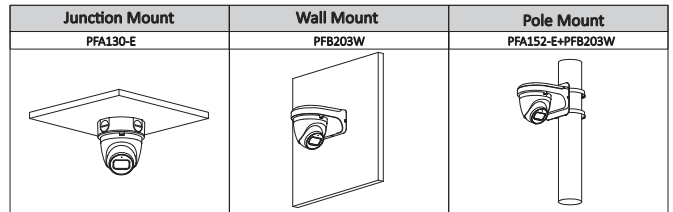

Power

Power Supply	12V DC/PoE (802.3af)
Power Consumption	< 6.5W

Environment

Operating Conditions	-40°C to +60°C (-40°F to +140°F)/less than ≤ 95% RH
Storage Conditions	-40°C to +60°C (-40°F to +140°F)
Ingress Protection	IP67

Structure

Casing	Metal + plastic
Dimensions	100.9 mm × Φ109.9 mm (4.0" × Φ4.3")
Net Weight	0.39 kg (0.9 lb)
Gross Weight	0.56 kg (1.2 lb)

Ordering Information

Type	Part Number	Description
2MP Camera	DH-IPC-HDW2231TP-AS-S2	2MP WDR IR Eyeball Network Camera, PAL
	DH-IPC-HDW2231TN-AS-S2	2MP WDR IR Eyeball Network Camera, NTSC
Accessories (optional)	PFA130-E	Junction Box
	PFB203W	Wall Mount
	PFA152-E	Pole Mount
	PFM321D	DC12V1A Power Adapter
	LR1002-1ET/1EC	Single-port Long Reach Ethernet over Coax Extender
	PFM900-E	Integrated Mount Tester
	PFM114	TLC SD Card

Accessories

Optional: