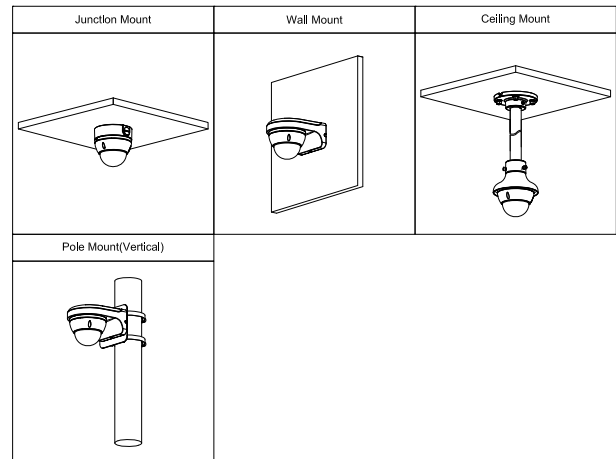

Power

Power Supply	12 V DC/PoE
Power Consumption	Basic: 1.9 W (12 V DC); 2.4 W (PoE) Max. (ICR + H.265 + max. resolution + main stream + IR intensity + WDR + IVS): 4.5 W (12 V DC); 5.4 W (PoE)

Environment

Operating Temperature	-40 °C to +60 °C (-40 °F to +140 °F)
Operating Humidity	≤ 95%
Storage Temperature	-40 °C to +60 °C (-40 °F to +140 °F)
Protection	IP67; IK10

Structure

Casing	Metal
Product Dimensions	81 mm × Φ109.9 mm (3.19" × Φ4.33")
Net Weight	0.35 kg (0.8 lb)
Gross Weight	0.48 kg (1.1 lb)

Ordering Information

Type	Model	Description
2MP Camera	DH-IPC-HDBW2231E-S-S2	2MP Lite IR Fixed-focal Dome Network Camera
Accessories (optional)	PFA136	Junction Box
	PFB203W	Wall Mount Bracket
	PFA152-E	Pole Mount Bracket
	PFA106	Mount Adapter
	PFB220C	Ceiling Mount Bracket
	PFM321D	12V DC 1A Power Adapter
	PFM900-E	Integrated Mount Tester

Accessories

Optional:

PFM900-E
Integrated Mount Tester