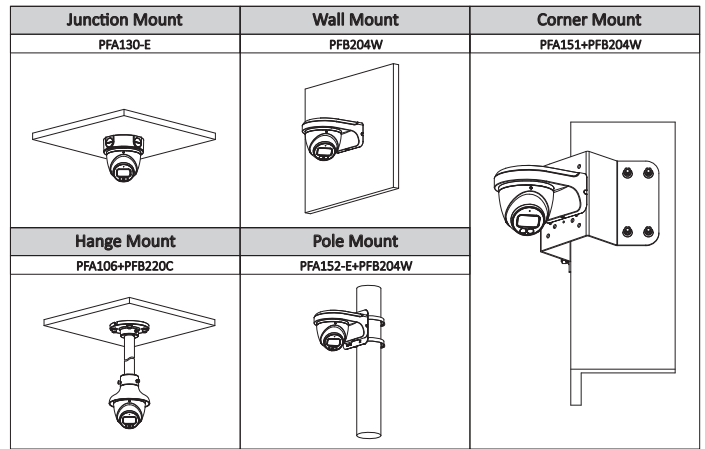

2M Camera	DH-HAC-HDW1239TN-A-LED 3.6 mm	2M Full-color Starlight HDCVI Eyeball Camera,NTSC
	DH-HAC-HDW1239TN-LED 3.6 mm	
Accessories	PFA130-E	Water-proof Junction Box
	PFB204W	Water-proof Wall Mount Bracket
	PFA106+PFB220C	Adapter Plate of Mini Dome & Eyeball Camera+Ceiling Mount Bracket of Mini Dome & Eyeball Camera
	PFA152-E+PFB204W	Pole Mount Bracket+Water-proof Wall Mount Bracket
	PFA151+PFB204W	Corner Mount Bracket+Water-proof Wall Mount Bracket
	PFM820	UTC Controller
	PFM800-E	Passive HDCVI Balun
	PFM800-4K	Passive Video Balun
	PFM800B-4K	Passive Video Balun
	PFM321	12V 1A Power Adapter
	PFM300	12V 2A Power Adapter
PFM320D-015	12V 1.5A Power Adapter