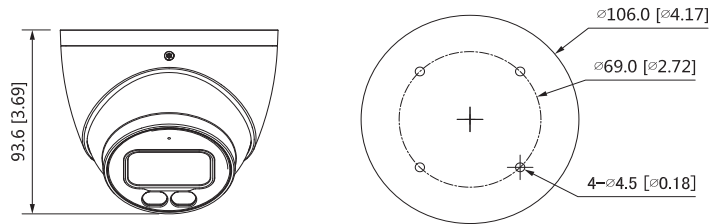

Dimensions (mm[inch])