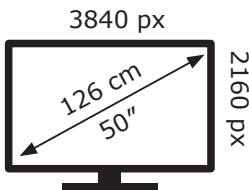

ENERG

TCL

50C805X1

71 kWh/1000h

ABCDEF**G**

185 kWh/1000h