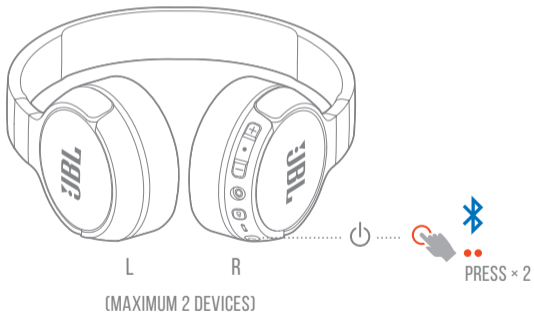

WINDOWS 10 V1803+

* TO ENTER PAIRING MODE AGAIN, POWER OFF AND HOLD  FOR 5 SECONDS.

CHOOSE "JBL TUNE670NC" TO CONNECT

Fast Pair

MICROSOFT SWIFT PAIR

MULTI-POINT CONNECTION

1

2