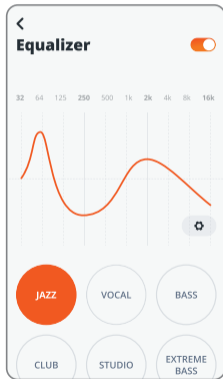

DO MORE WITH THE APP

*

*ONLY AVAILABLE ON ANDROID™