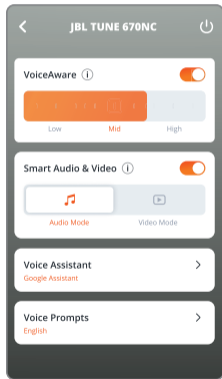

DO MORE WITH THE APP

*

*ONLY AVAILABLE ON ANDROID™