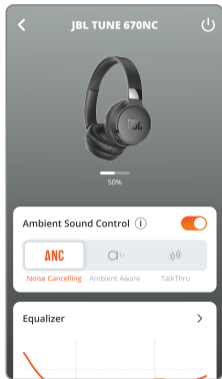

3

CONTROLS

- PRESS × 1
- HOLD (2s)

* ENABLE ADVANCE CONTROLS BY CONNECTING YOUR JBL TUNE670NC TO JBL HEADPHONES APP

WIRED LISTENING MODE

VOICEWARE

DO MORE WITH THE APP

*