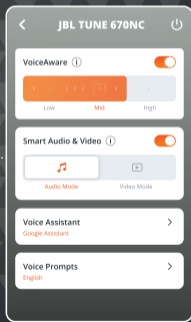

3

CONTROLS

- PRESS × 1
- HOLD (2s)

* ENABLE ADVANCE CONTROLS BY CONNECTING YOUR JBL TUNE670NC TO JBL HEADPHONES APP

WIRED LISTENING MODE

VOICEWARE

DO MORE WITH THE APP

*