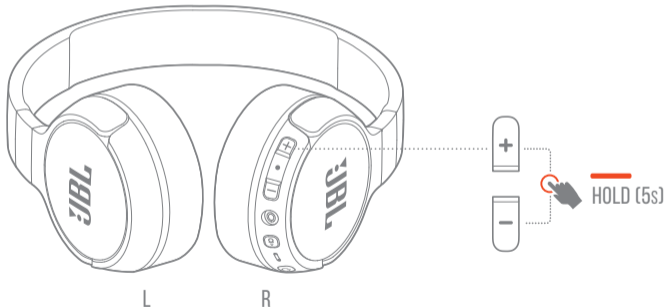

FACTORY RESET