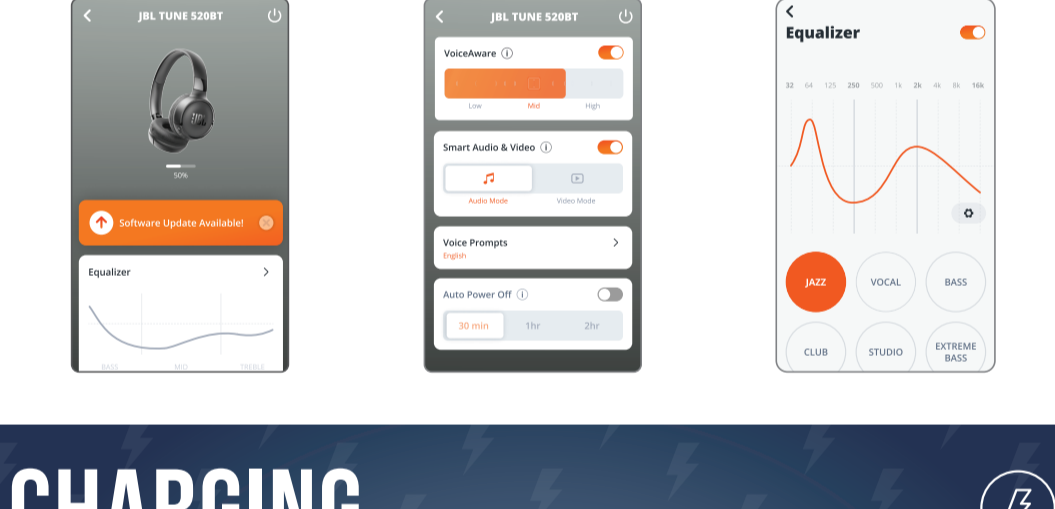

DO MORE WITH THE APP