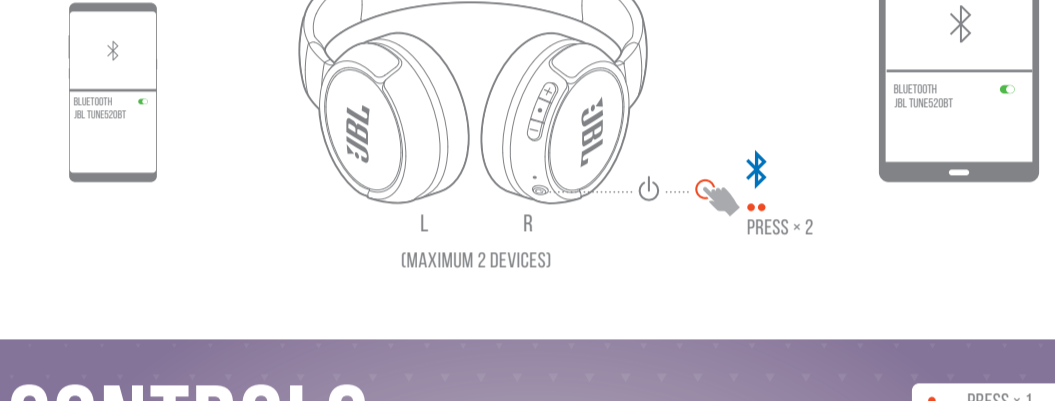

MULTI-POINT CONNECTION