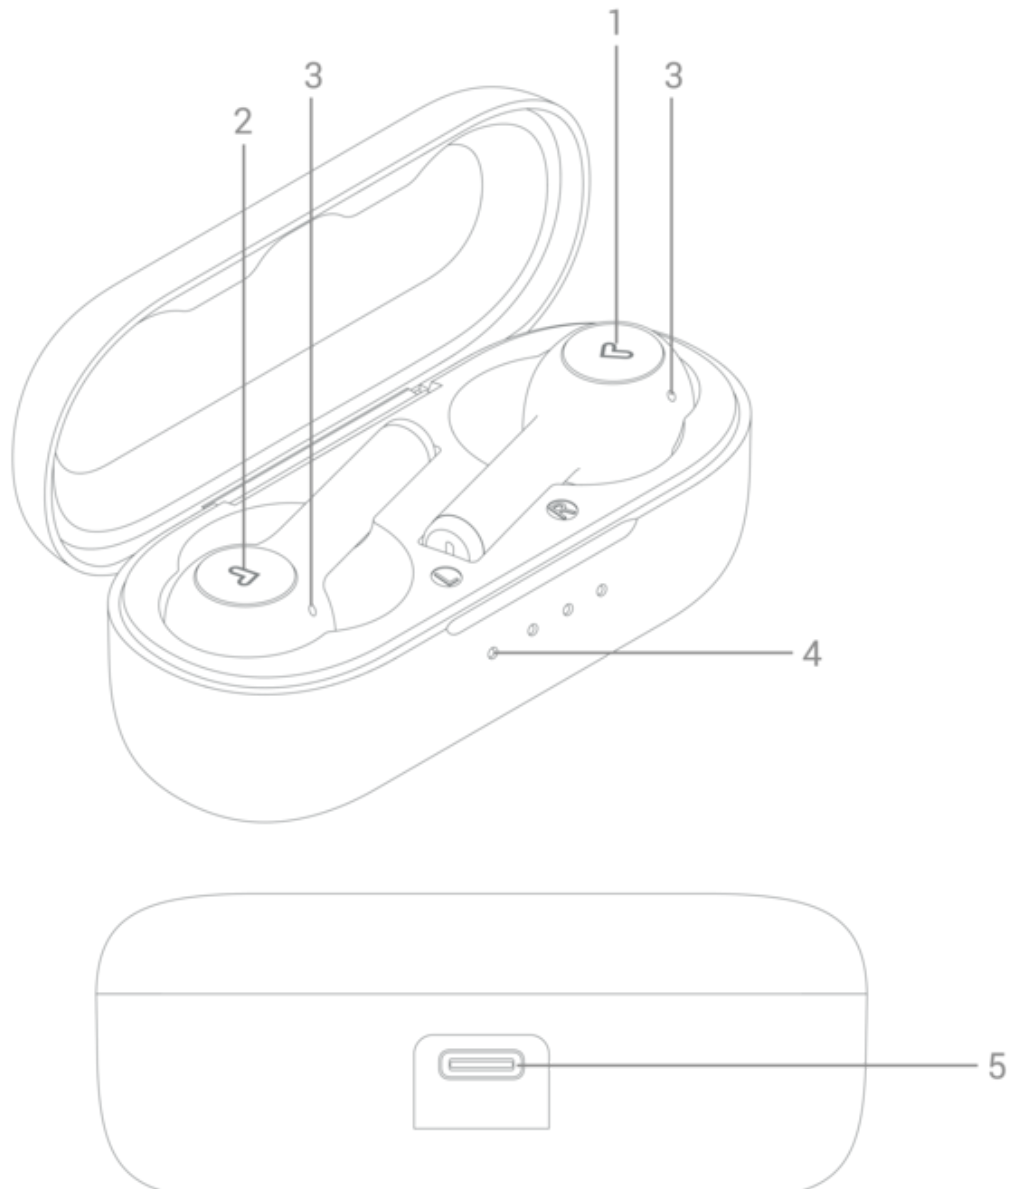

1. Right multifunction button
2. Left multifunction button
3. LED status indicator
4. Charging indicator (charging case)
5. USB Type-C charging port

First use

When you are going to use your *Earphones Style 7 True Wireless* for the first time, insert the headphones into the charging case and charge it for at least 8 hours. This will improve the performance of the batteries in the earphones and the charging case.

Switching on and off the device

To switch on your *Earphones Style 7 True Wireless*, simply take them out of the charging case or tap and hold the *Right and Left multifunction buttons (1 and 2)* for 2 seconds. At this point, the *LED status indicator (3)* starts flashing red and