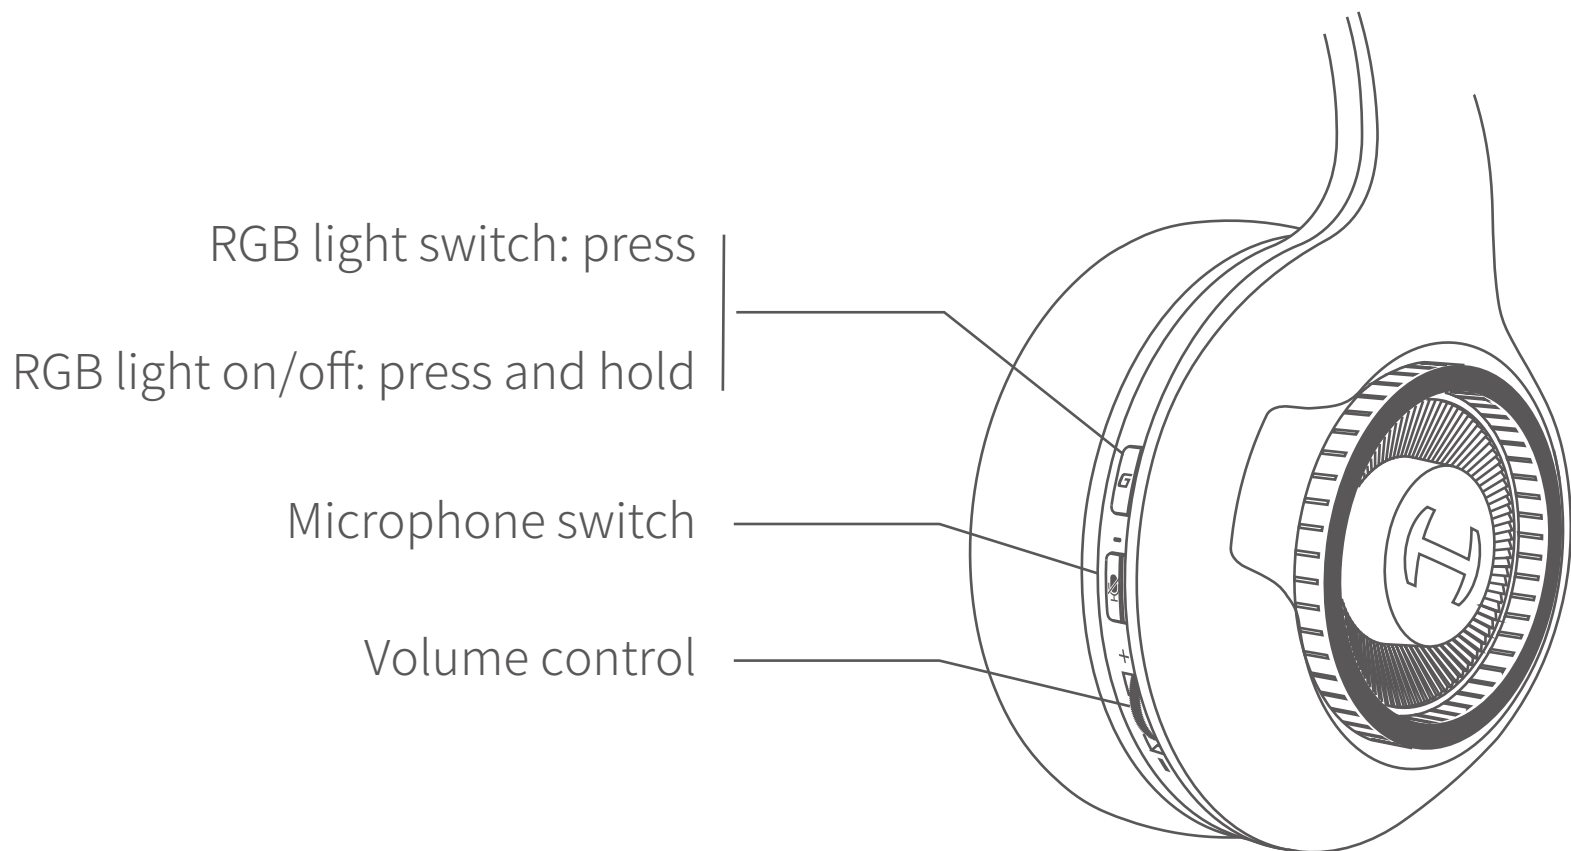

EN

■ Product description

■ Installation of the sound effect adjustment software

- Please log in HECATE home page website: www.hecategaming.com to download software of G33, find the "setup.exe" file, and install the HECATE software (Windows 7, Windows 8, Windows 8.1 and Windows 10 systems supported);
- Please follow the instructions to complete the installation.

Note: Images are for illustrative purposes only and may differ from the actual product.