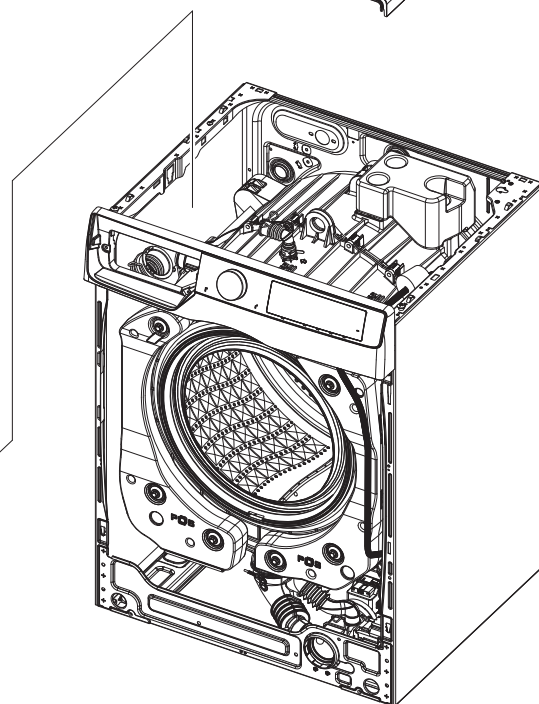

5. KUĆIŠTE POSUDE

(Washer / Simple)

Vrsta	Šifra modela	Brojcrteža	Kod dela	Opis
A	WW70T4020CE WW70T4020CH WW70T4020CW WW70T4020EE WW70T4040CE WW70T4040EE	1	DC61-03473A	POSUDA ZA DETERDŽENT
	WW70T4042CE WW70T4042CX WW70T4042EE WW70T4540TE WW70T4541TE WW70T4543AE	2	DC97-17347A	KUĆIŠTE POSUDE