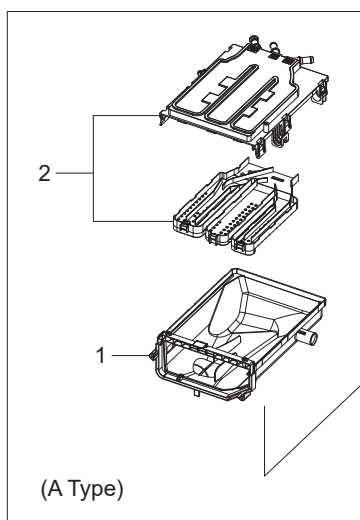

5. KUĆIŠTE POSUDE

(Washer / Simple)

Vrsta	Šifra modela	Brojcrteža	Kod dela	Opis
A	WW70T4020CE WW70T4020CH WW70T4020CW WW70T4020EE WW70T4040CE WW70T4040EE	1	DC61-03473A	POSUDA ZA DETERDŽENT
	WW70T4042CE WW70T4042CX WW70T4042EE WW70T4540TE WW70T4541TE WW70T4543AE	2	DC97-17347A	KUĆIŠTE POSUDE