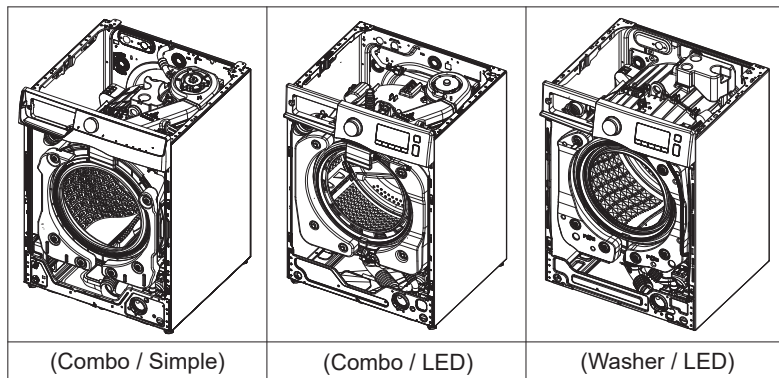

5. KUĆIŠTE POSUDE

(Washer / Simple)

Vrsta	Šifra modela	Brojcrteža	Kod dela	Opis
A	WW70T4020CE WW70T4020CH WW70T4020CW WW70T4020EE WW70T4040CE WW70T4040EE	1	DC61-03473A	POSUDA ZA DETERDŽENT
	WW70T4042CE WW70T4042CX WW70T4042EE WW70T4540TE WW70T4541TE WW70T4543AE	2	DC97-17347A	KUĆIŠTE POSUDE