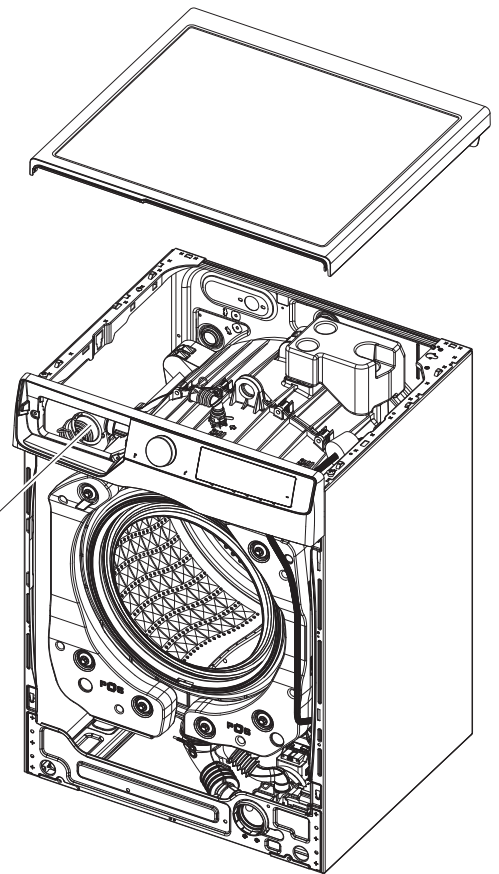

4. POSUDA

(Washer / Simple)

Broj crteža	Vrsta	Broj podklase	Šifra modela	Kod dela	Opis
1	A	1	WW80T554DAN	DC97-22381K	POSUDA
			WW90T554DAN		
			WW90T604CLN		
		2	WD10T654DBN	DC97-22250A	POSUDA
			WD90T654DBN		
			WD80T754ABN		
			WW10T554DAN		
			WW90T554DAN