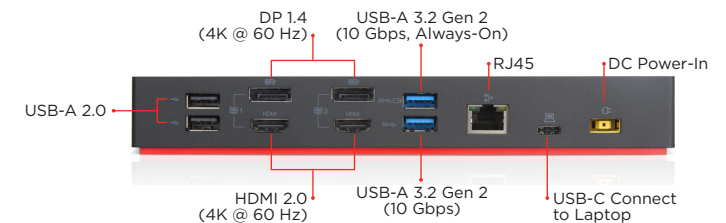

Rich performance

Provides up to dual UHD 4K display with DisplayPort and HDMI ports. Up to 10 Gbps data transfer speed on three USB 3.2 Gen 2¹ ports, and rapid charging for most current ThinkPad family laptops.

Enterprise manageability and simplification

Host of manageability features like PXE boot, Wake-on-LAN from sleep mode, and MAC address pass-through. Ideal for enterprise customers.

¹ Depending on many factors such as the processing capability of peripheral devices, file attributes, and other factors related to system configuration and operating environments, the actual transfer rate using the various USB connectors on this device will vary and is typically slower than the data rates as defined by the respective USB specifications: - 5 Gbit/s for USB 3.2 Gen 1; 10 Gbit/s for USB 3.2 Gen 2.

Smarter
technology
for all

Lenovo

Lenovo ThinkPad Hybrid USB-C with USB-A Dock

Specifications

Performance

Docking Interface

USB-C Cable with USB-C to USB-A Dongle

Power

3 x USB 3.2 Gen 2¹ (10 Gbps, 1 x Always-On Charging)

1 x USB-C (10 Gbps, 5V/3A)

Audio Combo Jack

1 x Audio Combo Jack

Design

Dimensions (W x D x H)

(mm) : 210 x 80 x 30

(inches) : 8.27" x 3.15" x 1.18"