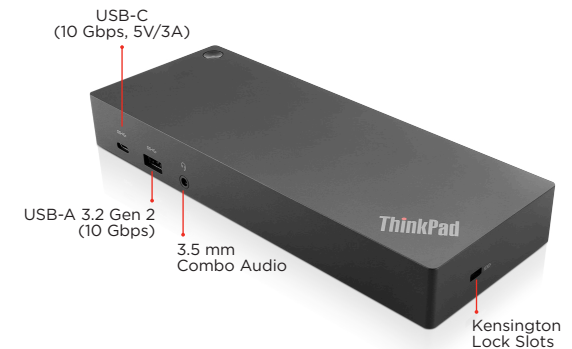

Rich performance

Provides up to dual UHD 4K display with DisplayPort and HDMI ports. Up to 10 Gbps data transfer speed on three USB 3.2 Gen 2¹ ports, and rapid charging for most current ThinkPad family laptops.

Enterprise manageability and simplification

Host of manageability features like PXE boot, Wake-on-LAN from sleep mode, and MAC address pass-through. Ideal for enterprise customers.

¹ Depending on many factors such as the processing capability of peripheral devices, file attributes, and other factors related to system configuration and operating environments, the actual transfer rate using the various USB connectors on this device will vary and is typically slower than the data rates as defined by the respective USB specifications: - 5 Gbit/s for USB 3.2 Gen 1; 10 Gbit/s for USB 3.2 Gen 2.

Smarter
technology
for all

Lenovo

Lenovo ThinkPad Hybrid USB-C with USB-A Dock

Specifications

Performance

Docking Interface

USB-C Cable with USB-C to USB-A Dongle

Power

3 x USB 3.2 Gen 2¹ (10 Gbps, 1 x Always-On Charging)

1 x USB-C (10 Gbps, 5V/3A)

Audio Combo Jack

1 x Audio Combo Jack

Design

Dimensions (W x D x H)

(mm) : 210 x 80 x 30

(inches) : 8.27" x 3.15" x 1.18"