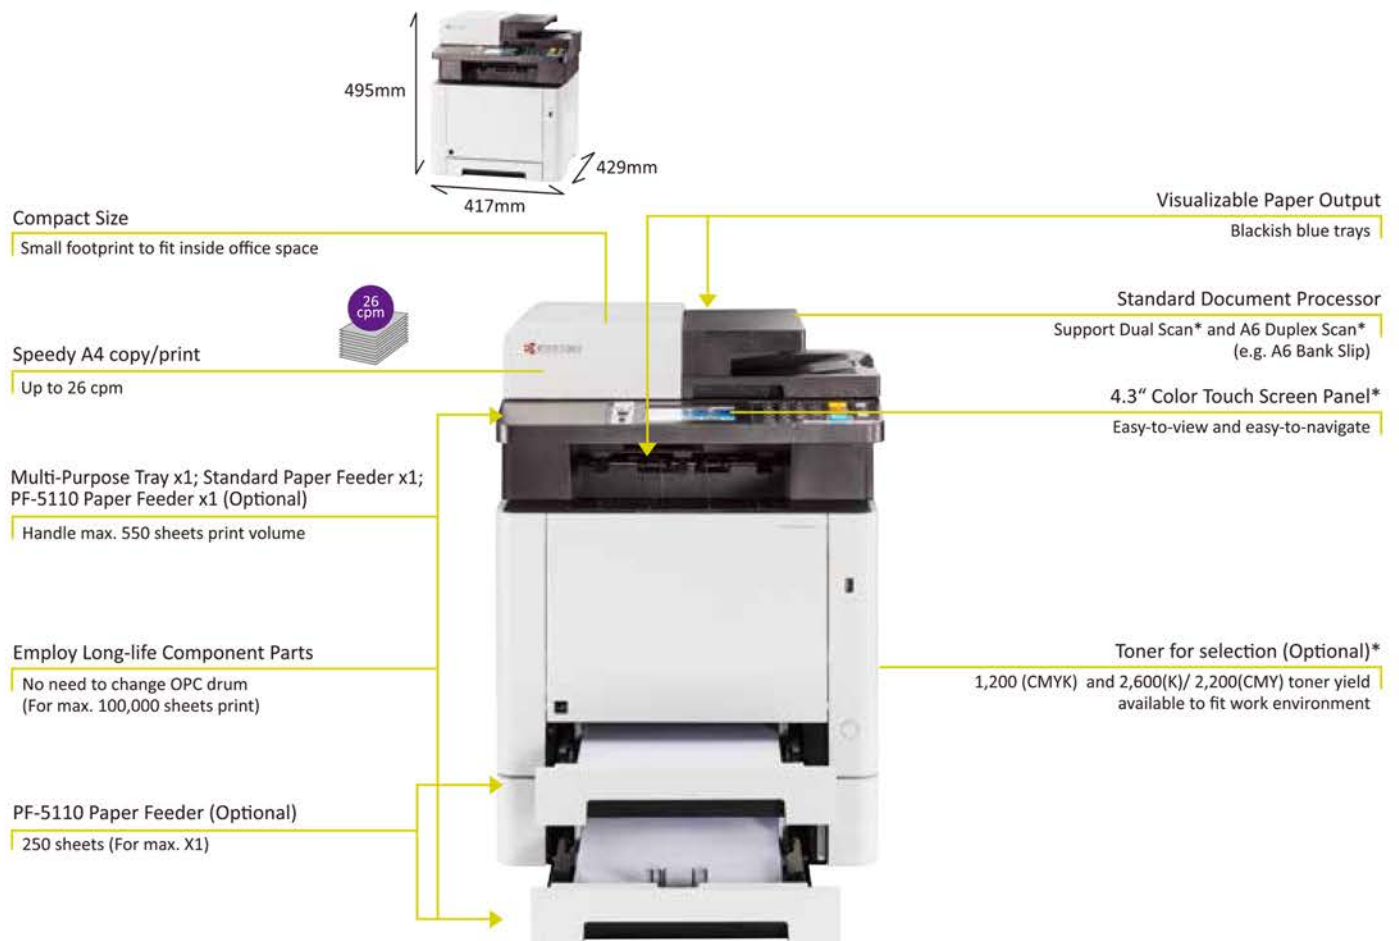

Informacije o proizvodu (EN)

KYOCERA multifunkcijski štampač ECOSYS M5526cdw

Tehnoteka je online destinacija za upoređivanje cena i karakteristika bele tehnike, potrošačke elektronike i IT uređaja kod trgovinskih lanaca i internet prodavnica u Srbiji. Naša stranica vam omogućava da istražite najnovije informacije, detaljne karakteristike i konkurentne cene proizvoda.

ECOSYS M5521cdn
ECOSYS M5521cdw
ECOSYS M5526cdn
ECOSYS M5526cdw

COLOR MULTIFUNCTION
PRODUCT
FOR A4 FORMAT

STRENGTHEN DESKTOP POWER AND FLEXIBILITY

- Speedy A4 copy/print speed up to 26/26 cpm Mono/Color*.
- Fast scanning speed up to 30/23 ipm Mono/Color.
- Convenient with a built-in one-path duplex scanning Document Processor*.
- User friendly 4.3 inch color touch screen panel*.
- Standard 512MB RAM to perform heavy duty tasks without additional memory.
- Support Apple AirPrint and Mopria certified.
- High print quality with 1,200 x 1,200 dpi printing resolution.

*For ECOSYS M5526cdn / M5526cdw

Born to be Extraordinary

KYOCERA Document Solutions is Extraordinary for

- Broad Range of Multifunction Devices and Printers
- Optimized Total Cost of Ownership (TCO)
- Reliable with Long Life Drum and Parts
- New and Advanced Technology

Easy of Use

These A4 color multifunctionals are specifically designed for small and medium-sized work groups that deliver outstanding print quality of 1,200dpi. All common functionalities can be quickly and easily accessed to optimize document workflow. What’s more, top reliability, fast output time and support optional business applications can improve overall productivity.