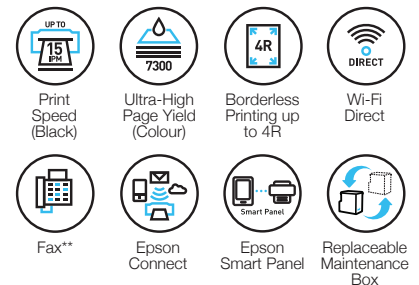

Productivity Meets Durability

With PrecisionCore Printhead enabled, L3550 and L5590 has faster printing speed at 15/8 ipm. Improved mechanical design on parts that support paper feed-out contributes to longer product life — 2 years or 50,000 pages[^].

Sustainability in Mind

Reduce power consumption through Heat-Free Technology. With hardware made from 30% recycled plastic¹, utilising 84% less consumables compared to ink cartridge models² and over 80% recycled cardboard packaging, carbon footprint is minimised.

Simplify User Interface**

New concept of Flip UI simplifies user operation. Preset your frequently used functions as different cards, reducing the hassle of going through numerous setting parameters.

* Applicable to EcoTank L3550 only. ** Available only on L5590. ^ 2-year warranty or 50,000 pages, whichever comes first, printhead included.

¹ Virgin plastic savings equivalent to approximately 250 plastic spoons, calculated as 3g of High Impact Polystyrene (HIPS) plastic spoon. Ratio of the amount of recycled plastic weight to overall plastic component weight of the hardware. The amount of recycled contents and recycled material varies depending on the model, manufacturing time and site.

² Material weight comparison of consumables (including packaging) between Epson ink cartridges of WF2630 series and Epson ink bottles of L5590/3550 series.