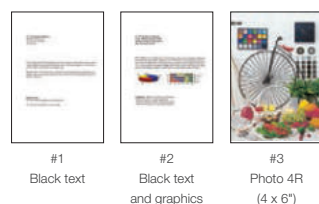

²⁾ When printed on Epson Premium Glossy Photo Paper

³⁾ Default mode in accordance with ISO7779 for MFPs

⁴⁾ Quoted yields are based on the ISO 24711/24712 patterns of mixed text and colour graphics with Epson methodology. Quoted yields are based on the replacement ink bottles purchased. For print quality, part of the ink from the included bottles is used for printer startup so yields could be lower than those of replacement ink bottles. Actual yields will vary due to reasons including images printed, print settings, temperature and humidity. Yields may be lower when printing infrequently or predominantly with one ink colour. Ink is used for both printing and printhead maintenance. All inks are used for both black and colour printing.

© 2020 Epson Singapore Pte Ltd. All Rights Reserved. Reproduction in part or in whole, without the written permission from Epson, is strictly prohibited. EPSON and EXCEED YOUR VISION are registered trademarks of Seiko Epson Corporation. All other product names and other company names used herein are for identification purposes only and are the trademarks or registered trademarks of their respective owners. Epson disclaims any and all rights in those marks. Print samples shown are simulations only. Specifications and product availability are subject to change without notice and may vary between countries. Please check with local Epson offices for more information.

Dealer's Stamp

Information correct at time of printing
Printed April 2020

Epson (Thailand) Co.,Ltd.

1 Empire Tower, 42nd Floor
South Sathorn Road, Yan Nawa, Sathon, Bangkok 10120

Contact Us

- ✉ : support@eth.epson.co.th
- ☎ : Epson Thailand
- ☎ : 02-460-9699

Follow Us

More Details