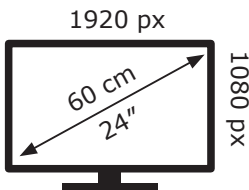

ENERG

AOC

C24G2AE/BK

18 kWh/1000h