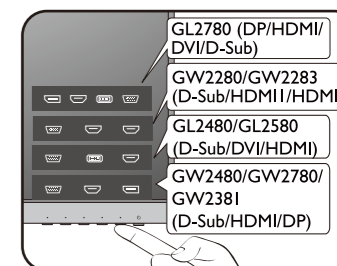

8 Video

9 Audio

GL2480 / GL2580H

GW2280 / GW2283

10

11

12

13

1

2

3

4

8 Video

9 Audio

GL2780

1

M4 x 10 mm

2

Support.BenQ.com

Online Manual

Product Support

Software Download