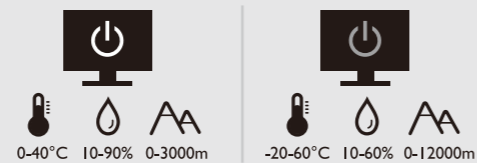

LCD Monitor Quick Start Guide

Stylish Monitor with Eye Care Technology | G Series

DN: G80-EQ-V3

© 2022 BenQ Corporation. All rights reserved. Rights of modification reserved.

GW2280 / GW2280E
GW2283 / GW2283E
GW2480 / GW2480E
GW2480L / GW2480EL
GW2780 / GW2780E

GL2580H / GL2580HE
GL2580HM / GL2580ME

GL2480 / GL2480E
GL2780 / GL2780E

GW2381 / GW2381E

D-Sub
(Optional)

DVI-D
(Optional)

DP
(Optional)

HDMI
(Optional)

Audio
(Optional)

The terms HDMI, HDMI High-Definition Multimedia Interface, HDMI Trade Dress and the HDMI Logos are trademarks or registered trademarks of HDMI Licensing Administrator, Inc.

8 Video

9 Audio

GW2381 / GW2480 / GW2480L / GW2480E / GW2480EL / GW2780

GL2580HM