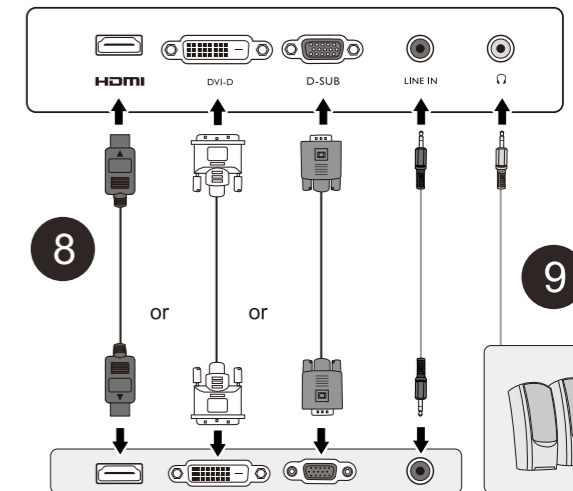

GL2480 / GL2480E
GL2780 / GL2780E

GW2381 / GW2381E

D-Sub
(Optional)

DVI-D
(Optional)

DP
(Optional)

HDMI
(Optional)

Audio
(Optional)

The terms HDMI, HDMI High-Definition Multimedia Interface, HDMI Trade Dress and the HDMI Logos are trademarks or registered trademarks of HDMI Licensing Administrator, Inc.

8 Video

9 Audio

GW2381 / GW2480 / GW2480L / GW2480E / GW2480EL / GW2780

GL2580HM

8 Video

9 Audio

GL2480 / GL2580H

GW2280 / GW2283