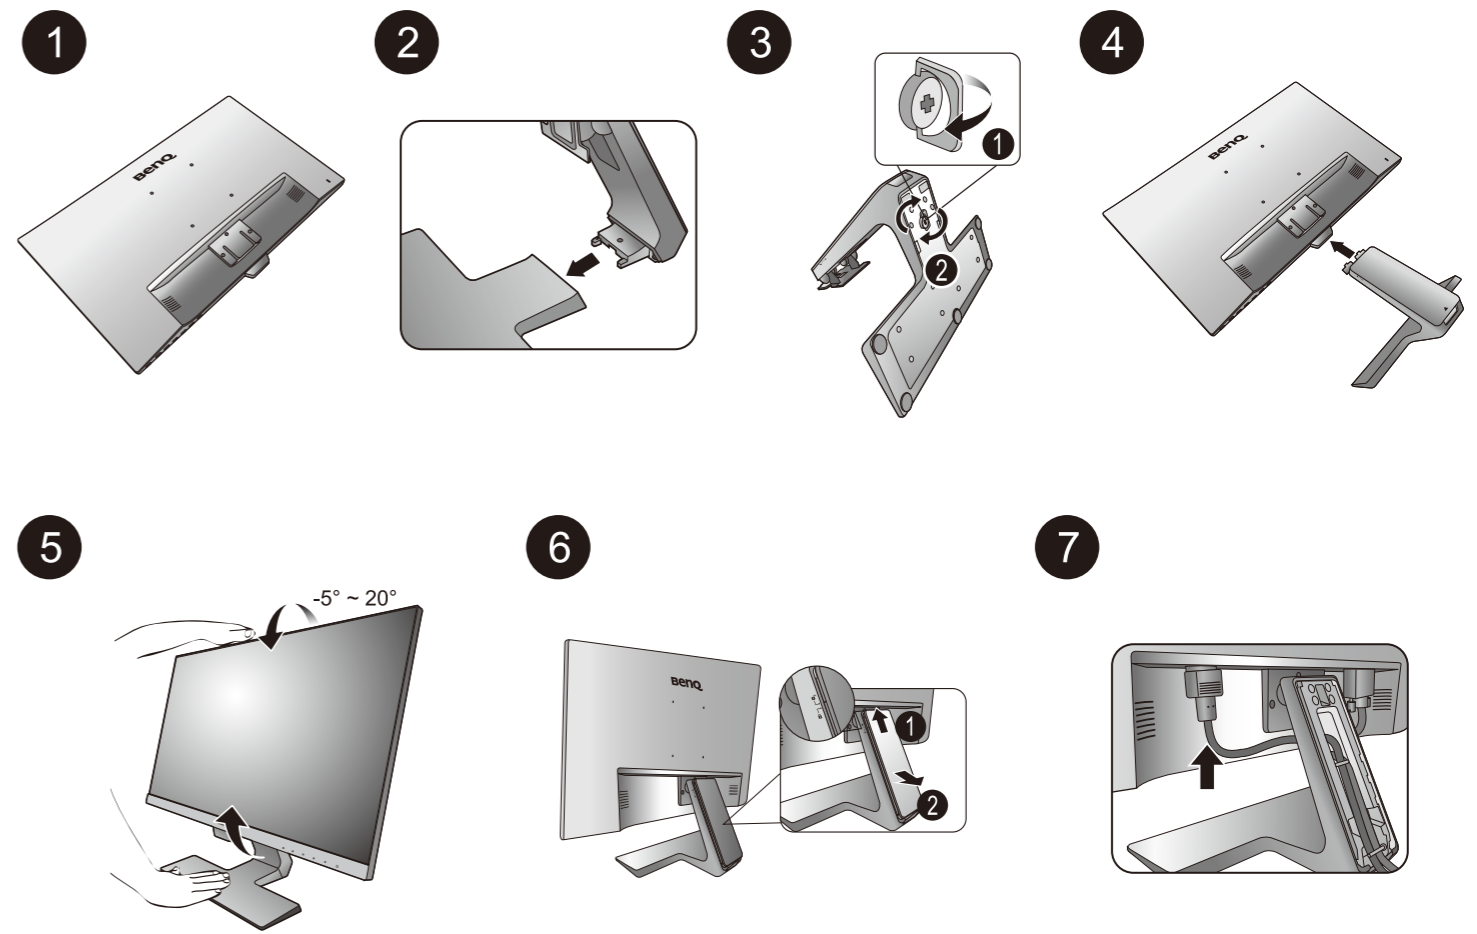

LCD Monitor Quick Start Guide

Stylish Monitor with Eye Care Technology | G Series

DN: G80-EQ-V3

© 2022 BenQ Corporation. All rights reserved. Rights of modification reserved.