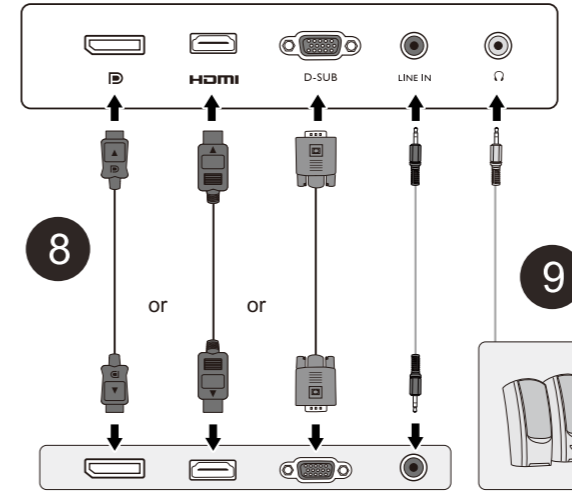

8 Video

9 Audio

GW2381 / GW2480 / GW2480L / GW2480E / GW2480EL / GW2780