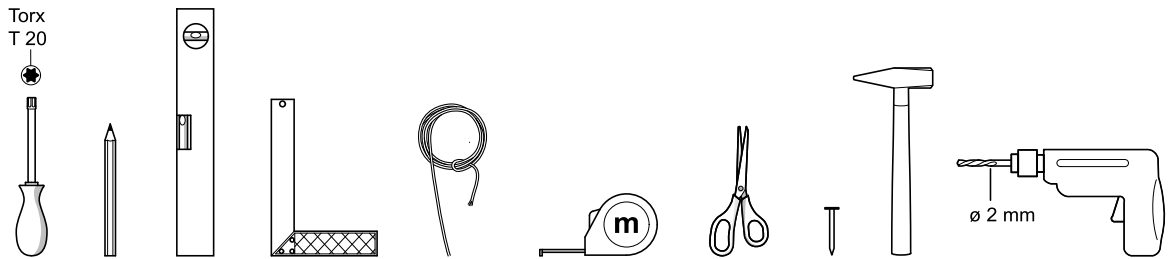

Posetite nas i uživajte u ekskluzivnom iskustvu pametne kupovine klikom na link:

<https://tehnoteka.rs/p/bosch-ugradni-frizider-kiv87nse0-akcija-cena/>

9001805554 (021108)

mm

Torx
T 20

4x

2x

4x

4x

Torx
T 20

Horizontal lines for writing.

A series of horizontal lines for writing, spanning most of the page width. A vertical line is positioned on the left side, creating a margin.

A series of horizontal lines for writing, starting from the top of the page and extending to the bottom, with a vertical margin line on the left side.