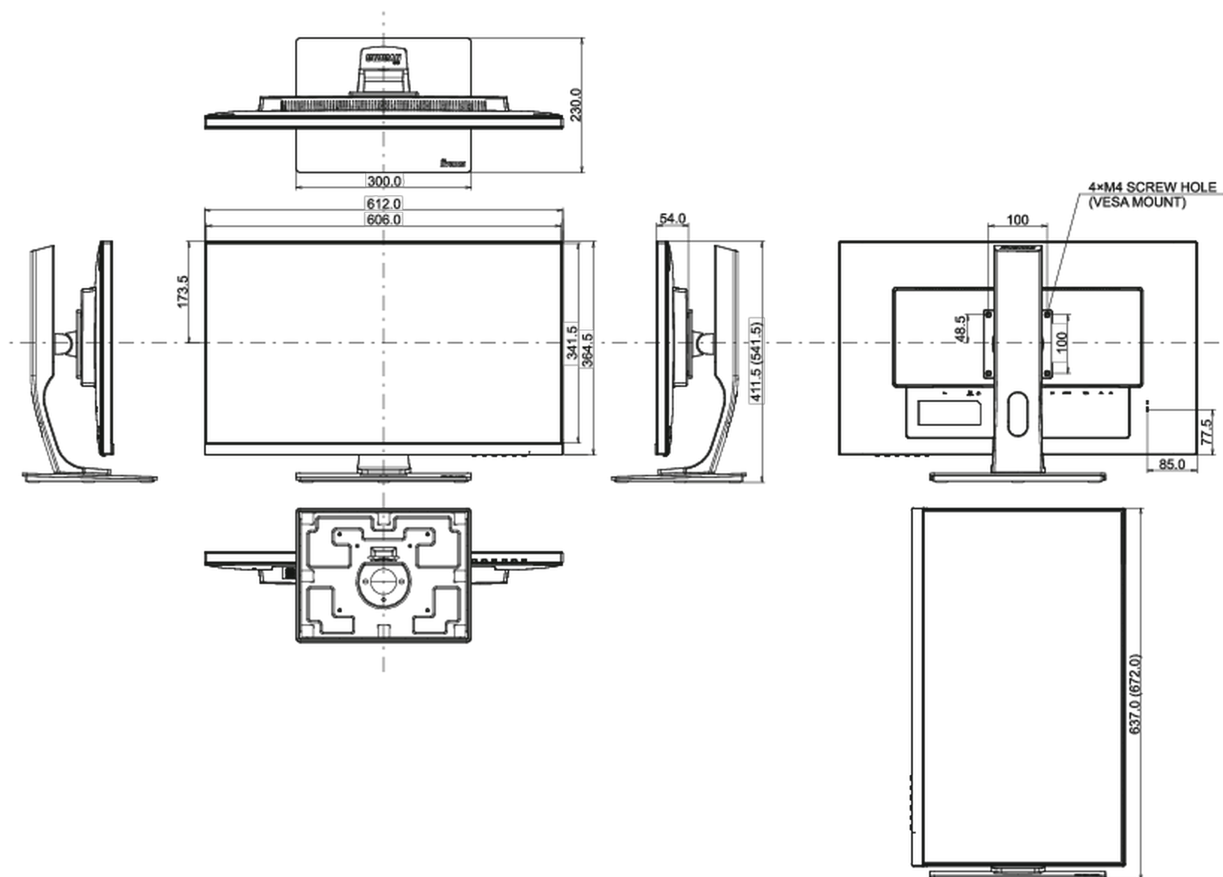

Dimenzije proizvoda Š x V x D 612 x 411.5 (541.5) x 230mm

Težina (bez kutije) 7.1kg

EAN kod 4948570117666

All trademarks and registered trademarks acknowledged. E & O E. Specification subject to change without notice. All LCD's comply with ISO-9241-307:2008 in connection with pixel defects.