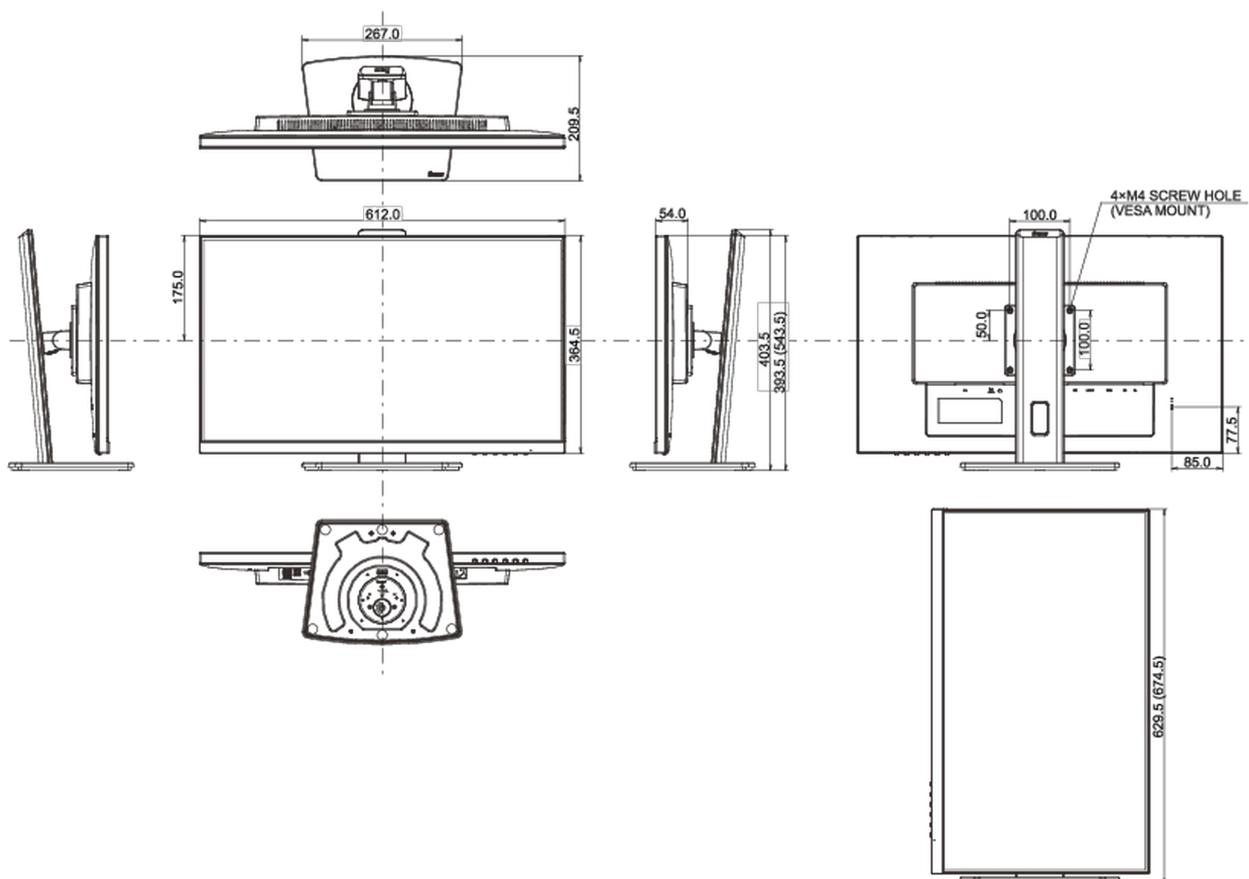

04 MECHANICAL

Display position adjustments	height, pivot (rotation), swivel, tilt
Height adjustment	150mm
Rotation (PIVOT function)	90°
Swivel stand	90°; 45° left; 45° right
Tilt angle	23° up; 5° down
VESA mounting	100 x 100mm
Cable management system	yes

05 ACCESSORIES INCLUDED

Cables	power, USB, HDMI
Other	quick start guide, safety guide

06 POWER MANAGEMENT

Power supply unit	internal
Power supply	AC 100 - 240V, 50/60Hz
Power usage	17.5W typical, 0.5W stand by, 0.3W off mode

08 DIMENSIONS / WEIGHT

Product dimensions W x H x D	612 x 393.5 (543.5) x 209.5mm
Box dimensions W x H x D	693 x 440 x 170mm
Weight (without box)	6.3kg
Weight (with box)	7.9kg
EAN code	4948570121298

All trademarks and registered trademarks acknowledged. E & O E. Specification subject to change without notice. All LCD's comply with ISO-9241-307:2008 in connection with pixel defects.