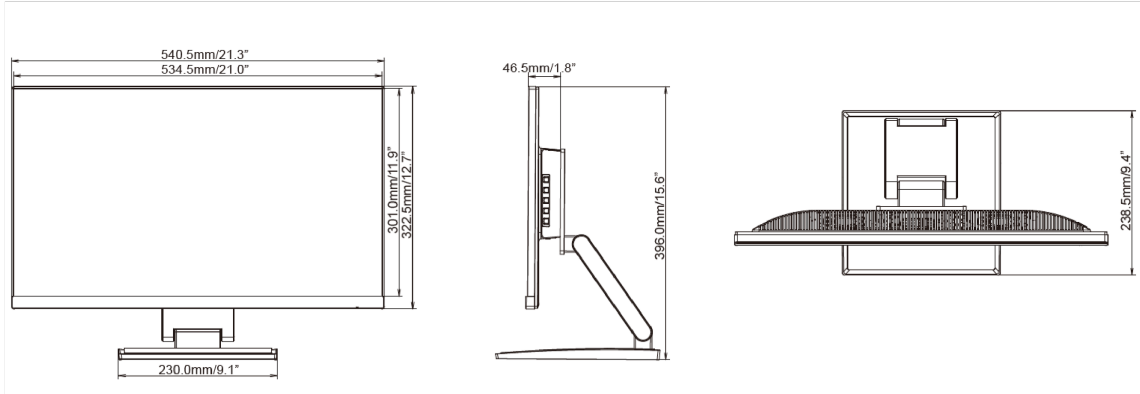

All trademarks and registered trademarks acknowledged. E & O E. Specification subject to change without notice. All LCD's comply with ISO-9241-307:2008 in connection with pixel defects.

© IIYAMA CORPORATION. ALL RIGHTS RESERVED