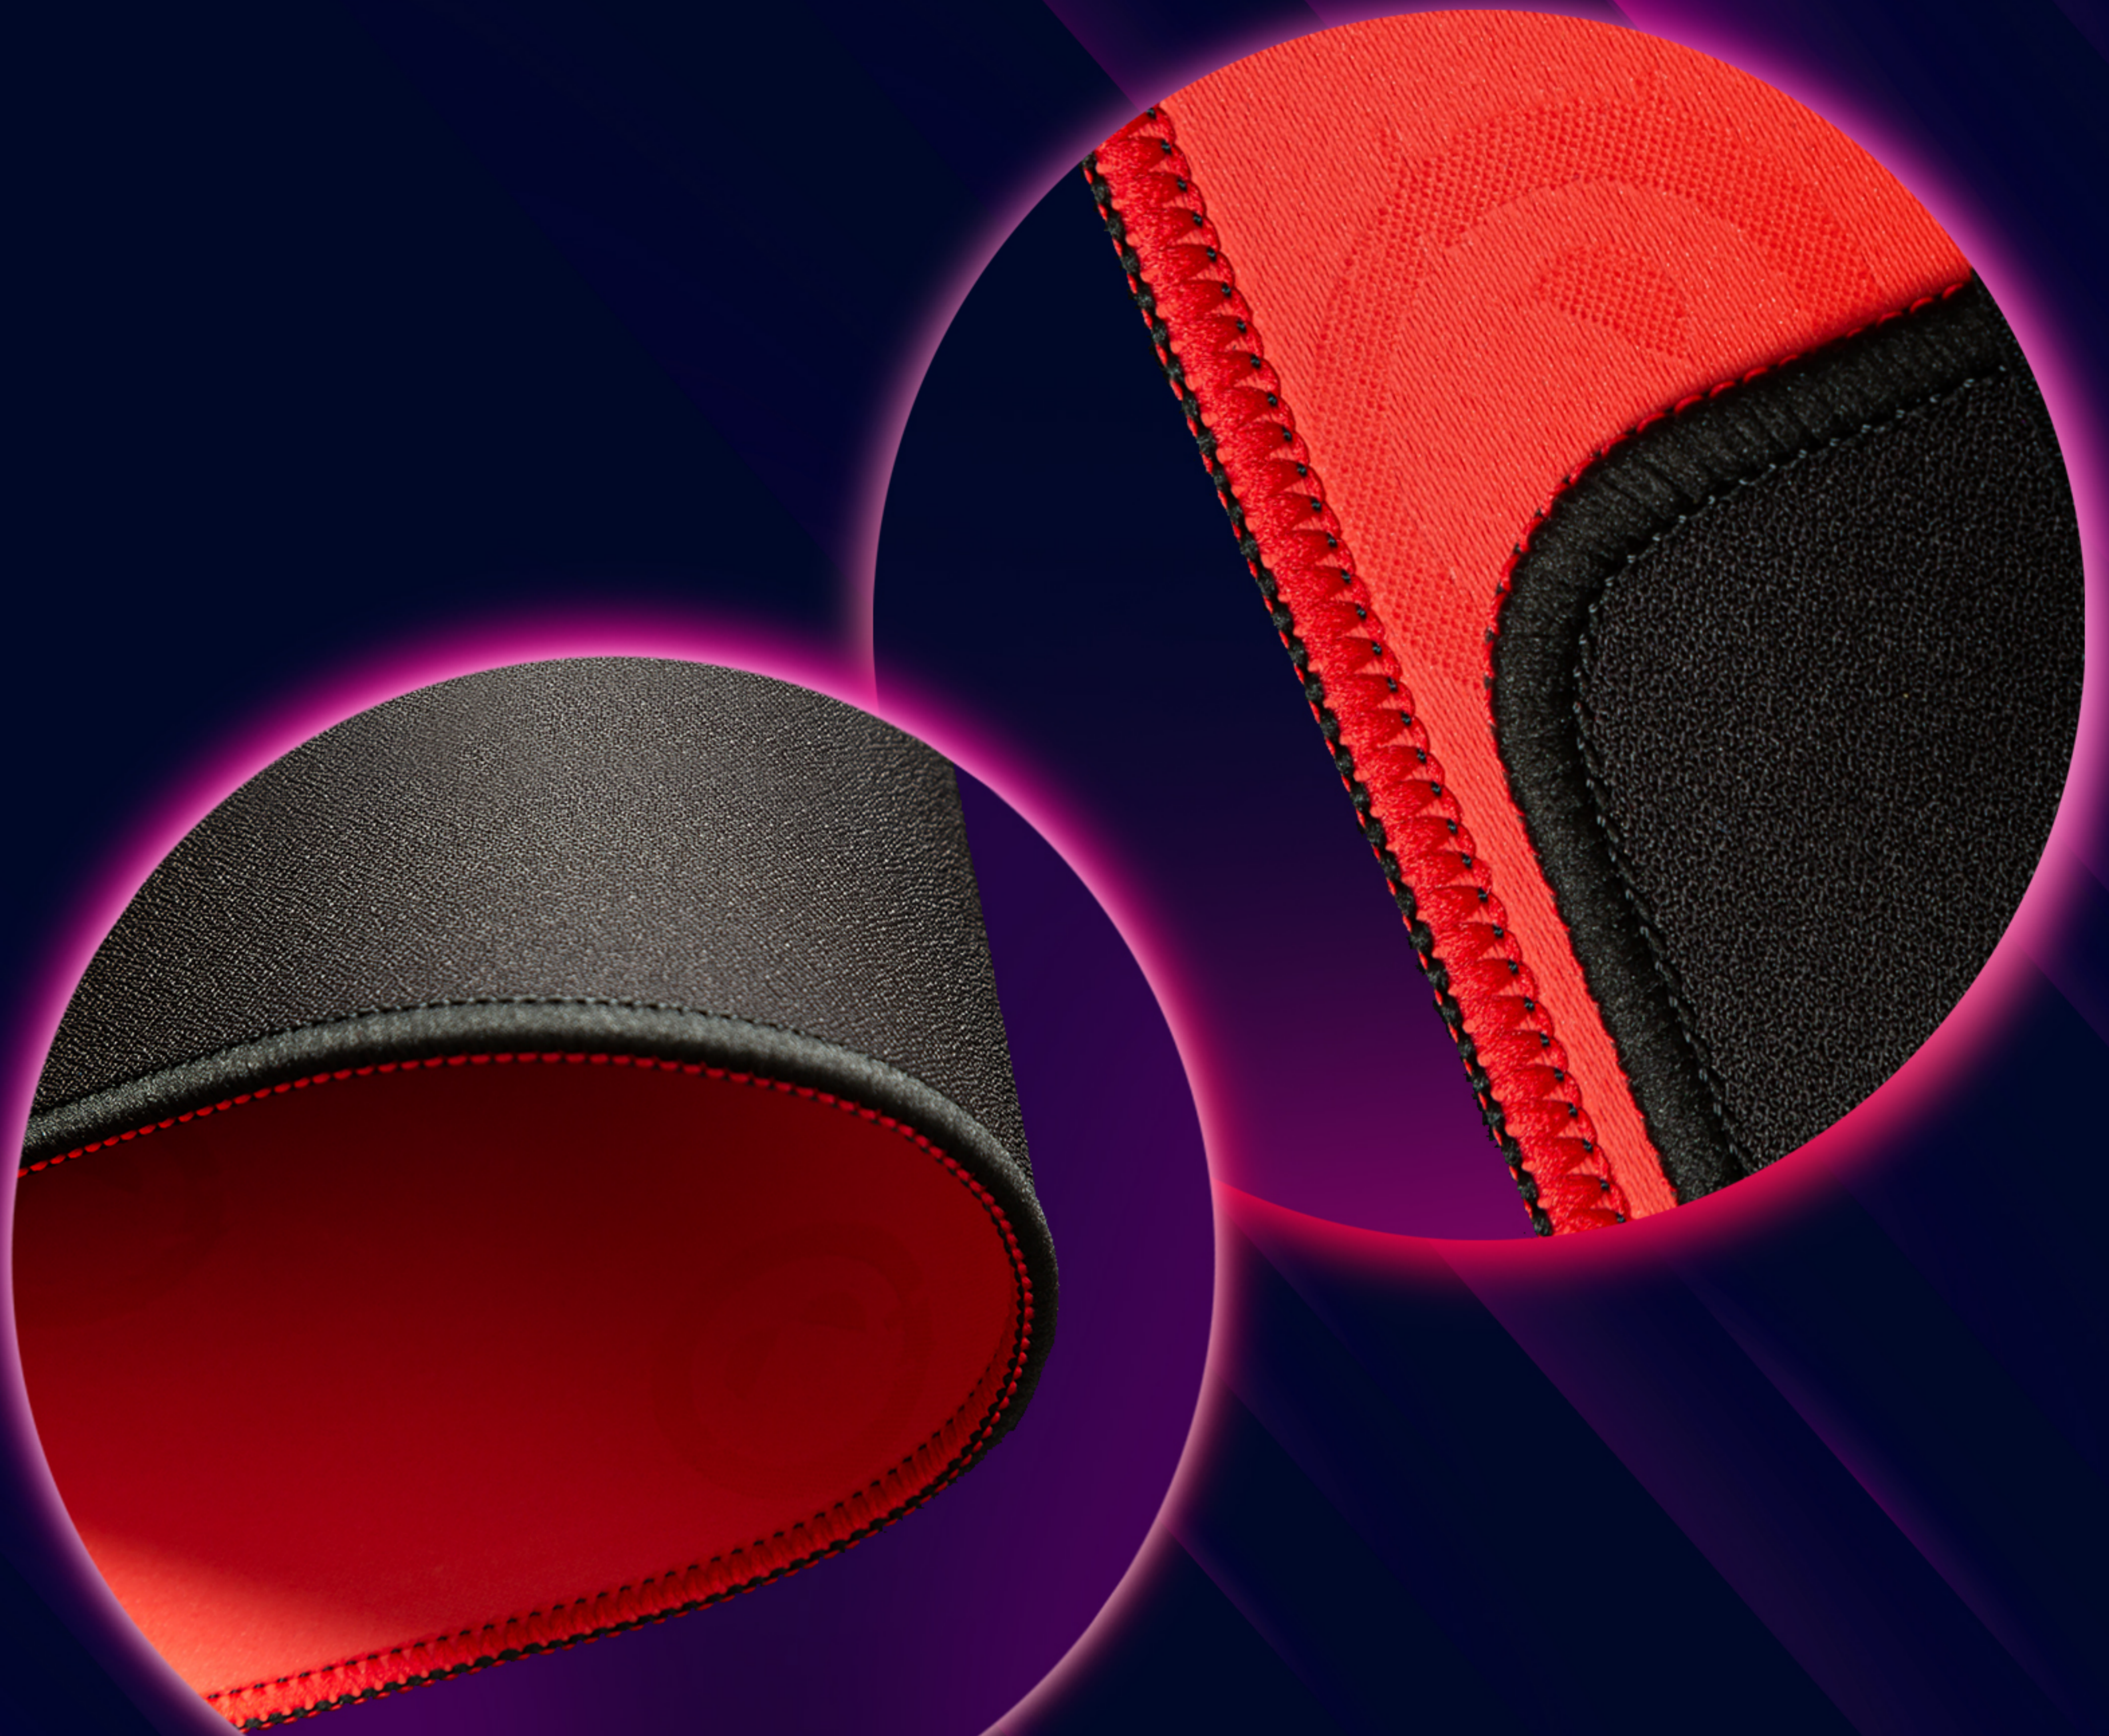

Here comes the game changer. The Lorgar Main Precision Control series are mousepads that'll make your movement rapid and deadly accurate. The high-resistance surface is made of special thermoplastic fibres with tiny uniform bumps – the mouse will stop dead in its tracks. Thick 3mm foam with a double-stitched edge offers extra durability and comfort. The anti-slip rubber base will help the pad to stay precisely where you put it. No worries about compatibility: every sensor works perfectly with this type of surface.

These pads are available in three sizes: medium, large, and extra large. Get one and show 'em some surgical precision!

Superior
positioning

Surface type:
control

Anti-slip
rubber base (3 mm)

Double stitched
edges

PRECISE POSITIONING SURFACE

Ultra-resistant thermoplastic fibres ensure low glide and precise control. High-traction surface offers incomparable accuracy of motion.

ANTI-SLIP RUBBER BASE

The superior anti-slip rubber base is as good as glue. It is embossed with the Lorgar logo – gives at least +5 points to your skill. With the total pad thickness of 3mm, you'll be extra comfy.

DOUBLE-STITCHED EDGES

The edge is double-stitched with black and red thread to keep your deadly accuracy low profile. Also, it is indeed durable.

DIFFERENT SIZES

These come in three sizes:

Main 323 – Medium, 360×300mm