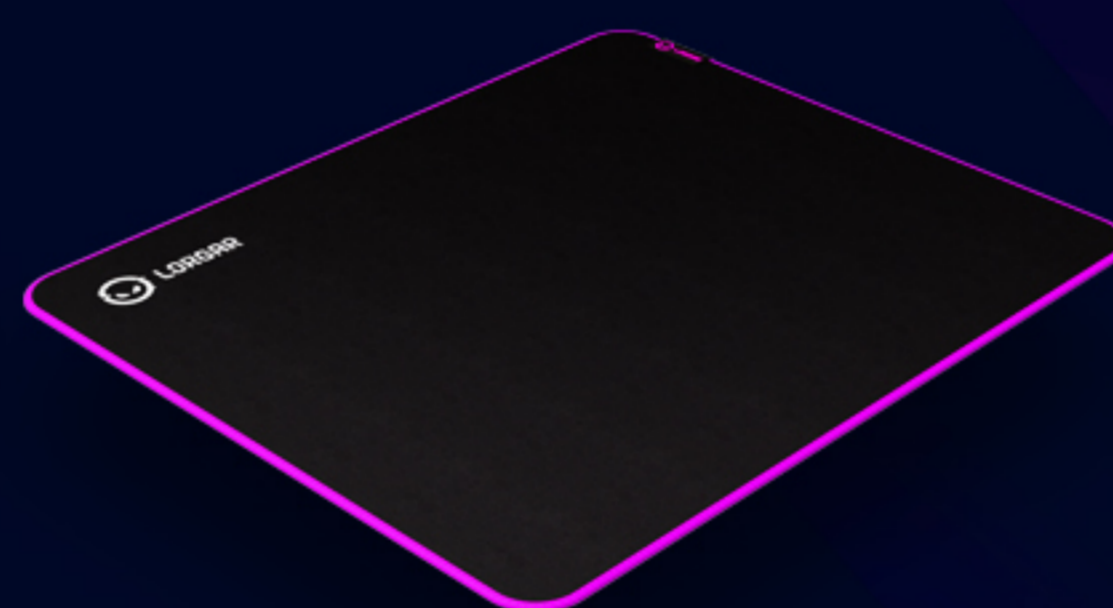

MAIN 313 / 315 / 319