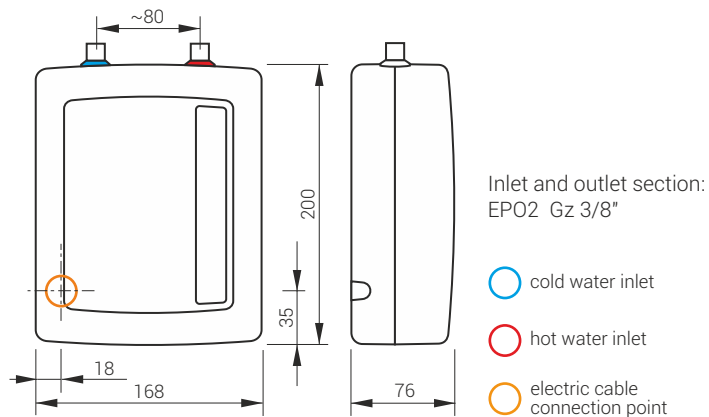

Application

from 3,5kW

from 5,5kW

from 4,4kW

Most important advantages

Universal mounting

- can be installed in any position, above or below the sink

Fine-stream spray head

- comfortable use
- savings on water and energy up to 50%

Dimensions

Technical data

Type	Rated power / Rated voltage	Supply water pressure (MPa)	Rated current (A)	Min. connecting wires section (mm ²)	Efficiency (Δt=30°) (l/min.)
EPO2-3	3,5 kW / 230V~	0,12 - 0,6	15,2	3 x 1,5	1,7
EPO2-4	4,4 kW / 230V~	0,12 - 0,6	19,1	3 x 2,5	2,1
EPO2-5	5,5 kW / 230V~	0,12 - 0,6	23,9	3 x 2,5	2,7
EPO2-6	6,0 kW / 230V~	0,12 - 0,6	26,1	3 x 4	2,9