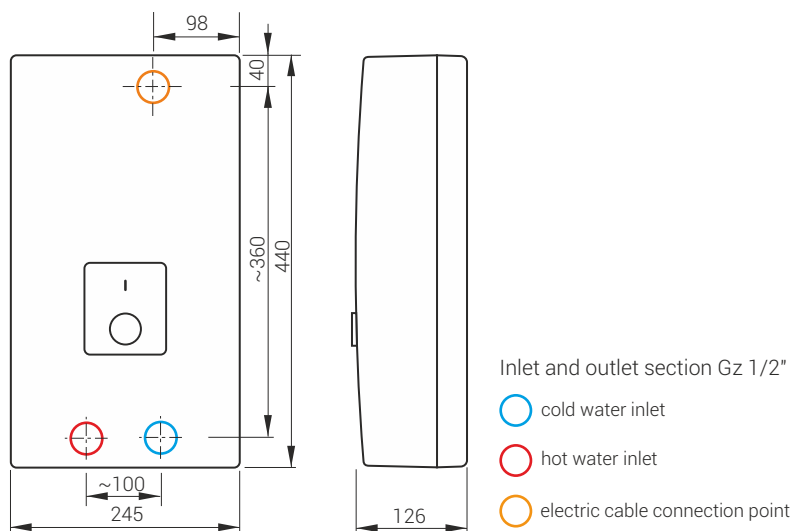

4 powers in 1 heater

- allows the user to select desired power level
- not applicable for 27kW version

The possibility to re-heat already pre-heated water

- inlet water temperature up to 60°C

Dimensions

Technical data

| Type | Rated power / Rated voltage | Supply water pressure (MPa) | Rated current (A) | Min. connecting wires section (mm ²) | Efficiency ($\Delta t=30^{\circ}$) (l/min.) |
|---------------|-----------------------------|-----------------------------|-----------------------|--|---|
| KDE3-09/12/15 | 9/11/12/15 kW / 400V 3~ | 0,1 - 1,0 | 3x13,0/15,9/17,3/21,7 | 4 x 1,5/2,5/2,5/2,5 | 4,3/5,2/5,8/7,2 |
| KDE3-18/21/24 | 17/18/21/24 kW / 400V 3~ | 0,1 - 1,0 | 3x24,6/26,0/30,3/34,6 | 4 x 4/4/4/6 | 8,1/8,7/10,1/11,6 |
| KDE3-27 | 27 kW / 400V 3~ | 0,1 - 1,0 | 3x39,0 | 4 x 6 | 13,0 |