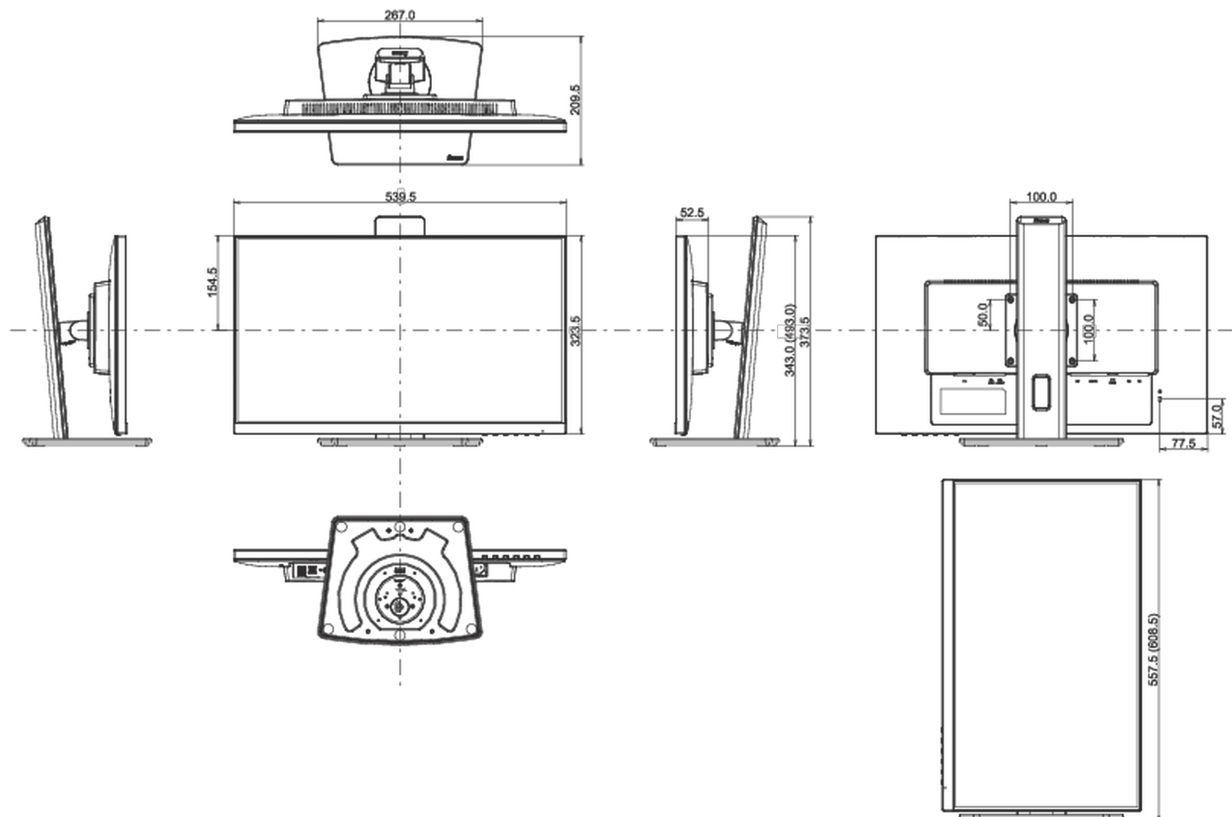

04 MECHANICAL

| | |
|------------------------------|---|
| Display position adjustments | height, swivel, tilt, pivot (rotation both sides) |
| Height adjustment | 150mm |
| Rotation (PIVOT function) | 90° |
| Swivel stand | 90°; 45° left; 45° right |
| Tilt angle | 23° up; 5° down |
| VESA mounting | 100 x 100mm |
| Cable management system | yes |

05 ACCESSORIES INCLUDED

| | |
|--------|---------------------------------|
| Cables | power, USB, HDMI, DP |
| Other | quick start guide, safety guide |

06 POWER MANAGEMENT

| | |
|-------------------|---|
| Power supply unit | internal |
| Power supply | AC 100 - 240V, 50/60Hz |
| Power usage | 15W typical, 0.5W stand by, 0.3W off mode |

08 DIMENSIONS / WEIGHT

| | |
|------------------------------|-----------------------------|
| Product dimensions W x H x D | 539.5 x 343 (493) x 209.5mm |
| Box dimensions W x H x D | 620 x 415 x 162mm |
| Weight (without box) | 5.3kg |
| Weight (with box) | 6.7kg |
| EAN code | 4948570121229 |