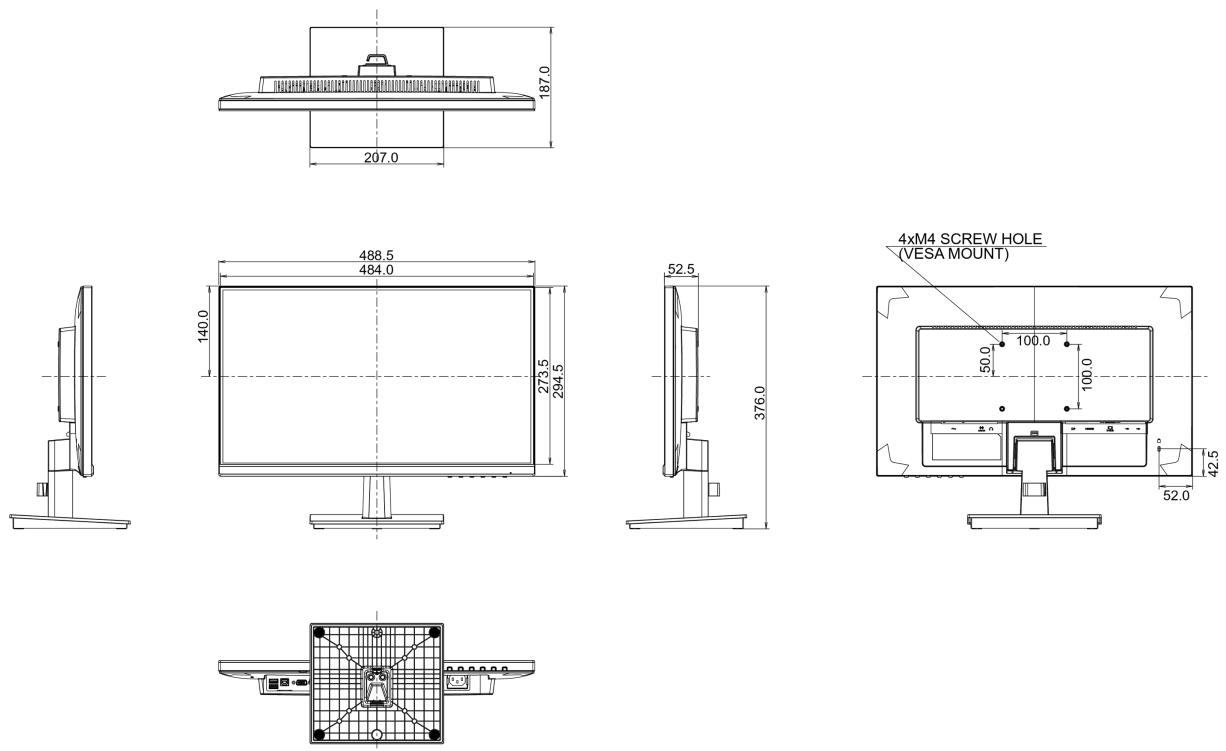

04 MECHANICAL

Display position adjustments	tilt
Tilt angle	22° up; 5° down
VESA mounting	100 x 100mm
Operation temperature range	5°C - 35°C
Storage temperature range	-20°C - 60°C

05 ACCESSORIES INCLUDED

Regulations	TCO Certified, CE, TÜV-GS, EAC, VCCI-B, PSE, RoHS support, ErP, WEEE, REACH
Energy efficiency class (Regulation (EU) 2017/1369)	E
REACH SVHC	above 0.1%: Lead

08 DIMENSIONS / WEIGHT

Product dimensions W x H x D	488.5 x 376 x 187mm
Box dimensions W x H x D	555 x 319 x 140mm
Weight (without box)	3kg
EAN code	4948570117291