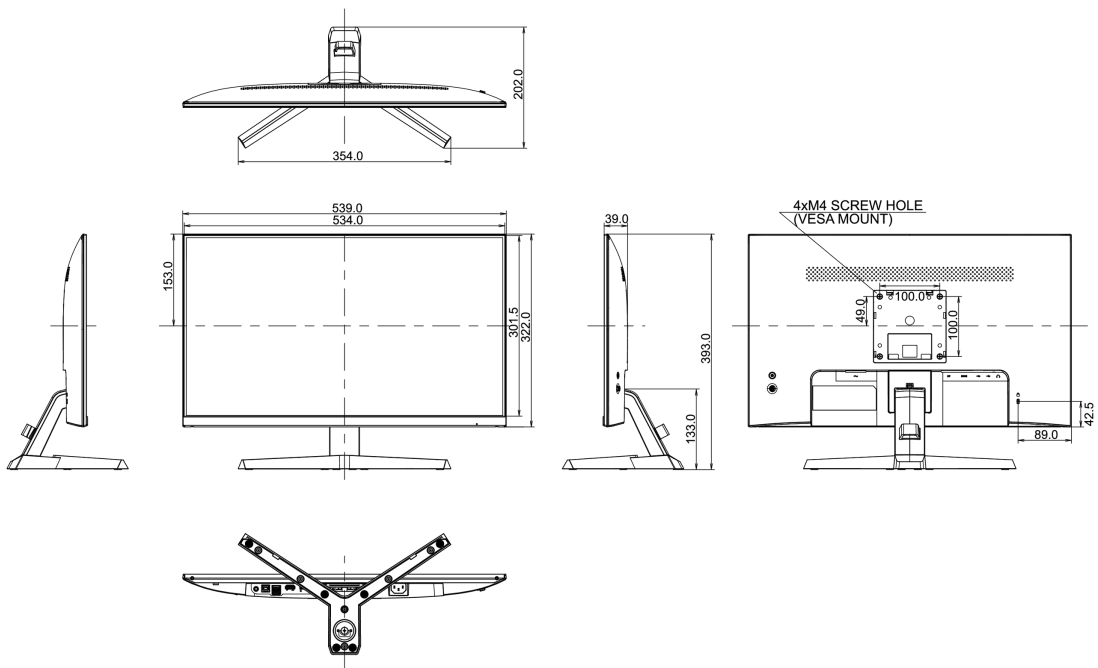

Other

quick start guide, safety guide

06 POWER MANAGEMENT

Power supply unit

internal

Power supply

AC 100 - 240V, 50/60Hz

Power usage

17W typical, 0.5W stand by, 0.5W off mode

07 SUSTAINABILITY

Regulations

CE, TÜV-Bauart, EAC, RoHS support, ErP, ENERGY STAR®, WEEE, REACH

Energy efficiency class (Regulation (EU) 2017/1369)

E

REACH SVHC

above 0.1%: Lead

08 DIMENSIONS / WEIGHT

Product dimensions W x H x D

539 x 393 x 202mm

Box dimensions W x H x D

606 x 400 x 137mm

Weight (without box)

3.65kg

Weight (with box)

5.1kg

EAN code

4948570117949

All trademarks and registered trademarks acknowledged. E & O E. Specification subject to change without notice. All LCD's comply with ISO-9241-307:2008 in connection with pixel defects.