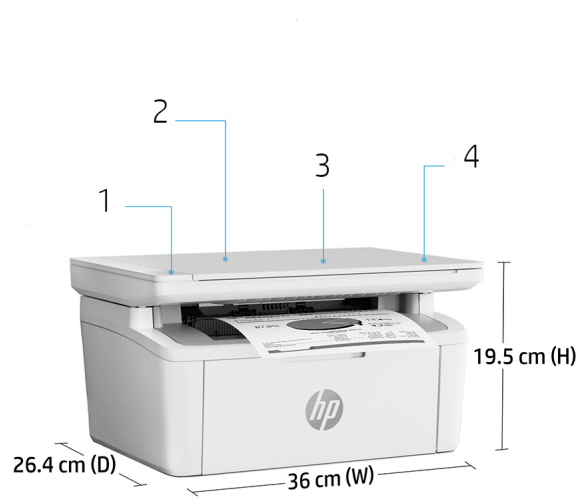

Product walkaround

HP LaserJet MFP M141a Printer shown

1. Intuitive control panel
2. World's smallest laser in its class
3. Letter-size flatbed scanner
4. Easy ID copy