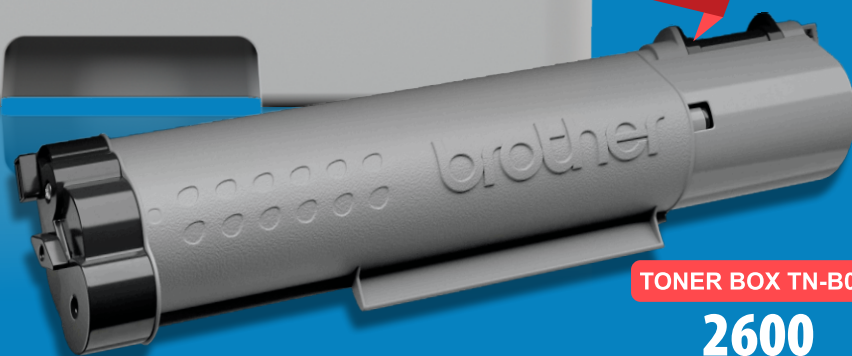

TONER BOX TN-B021

2600
PAGES
INBOX TONER*

Cost Saving
Toner Box Technology

34 Pages
Per Minute

Duplex
Printing

250 Sheets
Paper Tray

2,600 Pages
Inbox Toner

*Terms and conditions apply.

www.brother.in