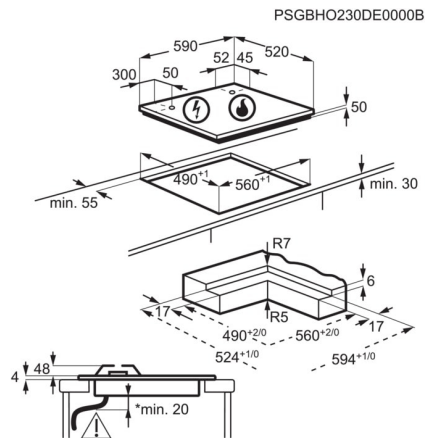

Specifikacije

Nordic_HB_FrameType_Colour	No
Dimensions WxD in mm	590x520
BI dimensions HxWxD in mm	50x560x490
Spoljašnja dužina kabla u m	1.1
Left front - Power/Diameter	1800W/2800W/180mm
Rear - Power/Diameter	1800W/2800W/180mm
Right front - Power/Diameter	1900W/70mm
Right rear - Power/Diameter	2700W/100mm
Gas original	G20/G25 (2E+) 20/25 mbar
Gas replacement 2	G30/G31 (3+) 28-30/37 mbar, G30/G31 (3B/P) 30/30 mbar, With Additional Injectors
Gas replacement 3	No
LED colour	Red
Product Partner Code	All Open