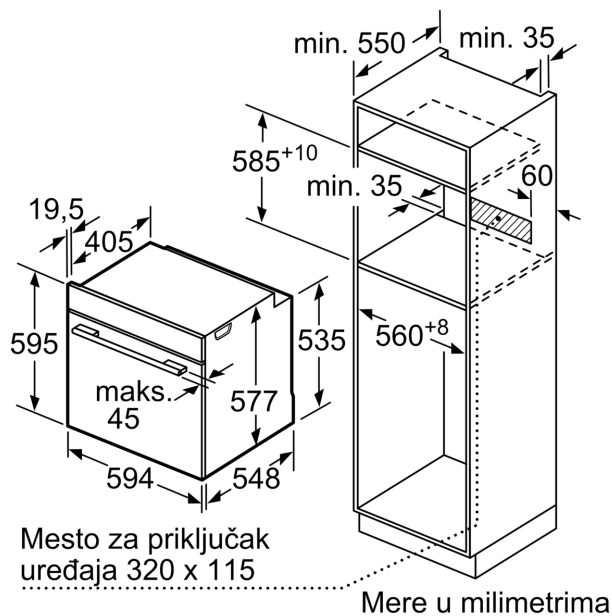

If the appliance will be installed underneath a hob, the following worktop thicknesses (including substructure if necessary) must be taken into account.

Hob type	min. worktop thickness	
	fitted	flush
Induction hob	37 mm	38 mm
Full surface Induction hob	47 mm	48 mm
Gas hob	30 mm	38 mm
Electric hob	27 mm	30 mm