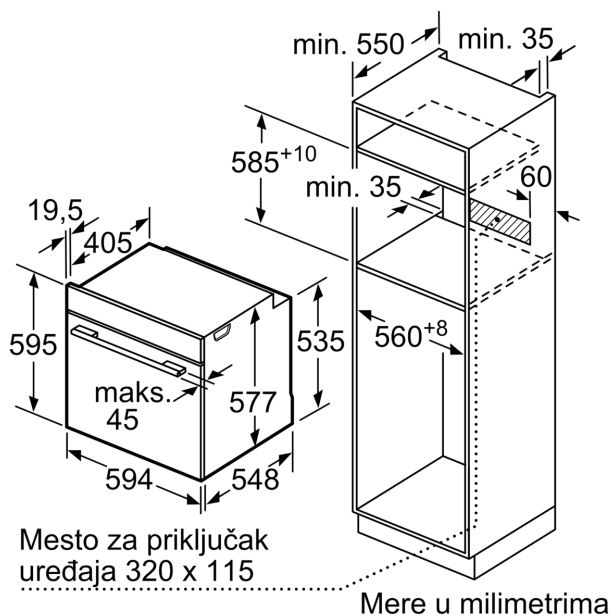

If the appliance will be installed underneath a hob, the following worktop thicknesses (including substructure if necessary) must be taken into account.

Hob type	min. worktop thickness	
	fitted	flush
Induction hob	37 mm	38 mm
Full surface Induction hob	47 mm	48 mm
Gas hob	30 mm	38 mm
Electric hob	27 mm	30 mm