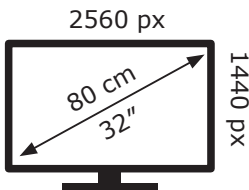

ENERG

IIYAMA CORPORATION

GCB3280QSU-B1

29 kWh/1000h

ABCDEF**G**

53 kWh/1000h