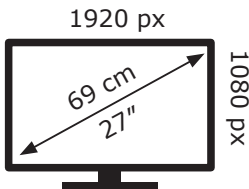

ENERG

IIYAMA CORPORATION

GB2766HSU-B1

20 kWh/1000h

ABCDEF**G**

30 kWh/1000h