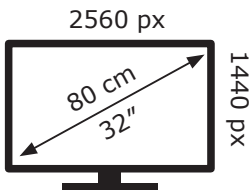

ENERG

IIYAMA CORPORATION

XB3270QS-B1 C

33 kWh/1000h